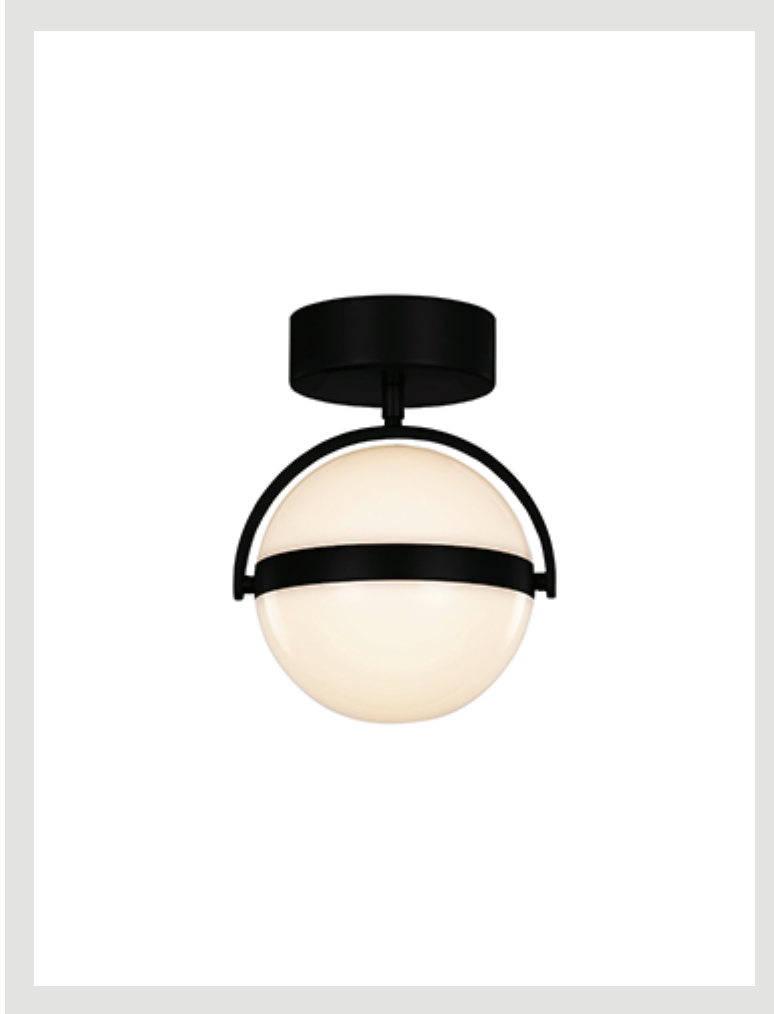

alora

P. 1.833.MY ALORA (692.5672)

CANADA: 102-19028 27TH Ave. - Surrey, BC V3Z 5T1

USA: 3035 E. Lone Mountain Rd - Las Vegas, NV, 89081

GLOBO FM301001MB

DIAMETER	-
EXTENSION	9.1"
WIDTH	7.2"
HEIGHT	9.1"
HEIGHT FROM CENTER	3.6"
WEIGHT	2.2 LBS
GLASS	-
MATERIAL	-
CANOPY SIZE	4.8" D x 1.6" H
LAMPING	LED - details below
VOLTAGE	120V
CORD LENGTH	-
CORD TYPE	-
INSTALL OPTIONS	Ceiling or Wall mountable
CERTIFICATION	ETL
UPC	841387000081
PACKAGE SIZE	11.6" x 10.0" x 9.1"
PACKAGE WEIGHT	3.5 LBS

AVAILABLE FINISHES:

LED INFO

WATTAGE	11W
LUMENS	620lm
COLOR TEMPERATURE	3000K
CRI	90
DIMMABLE	YES

*For complete warranty terms, please visit:
www.aloralighting.com/warranty