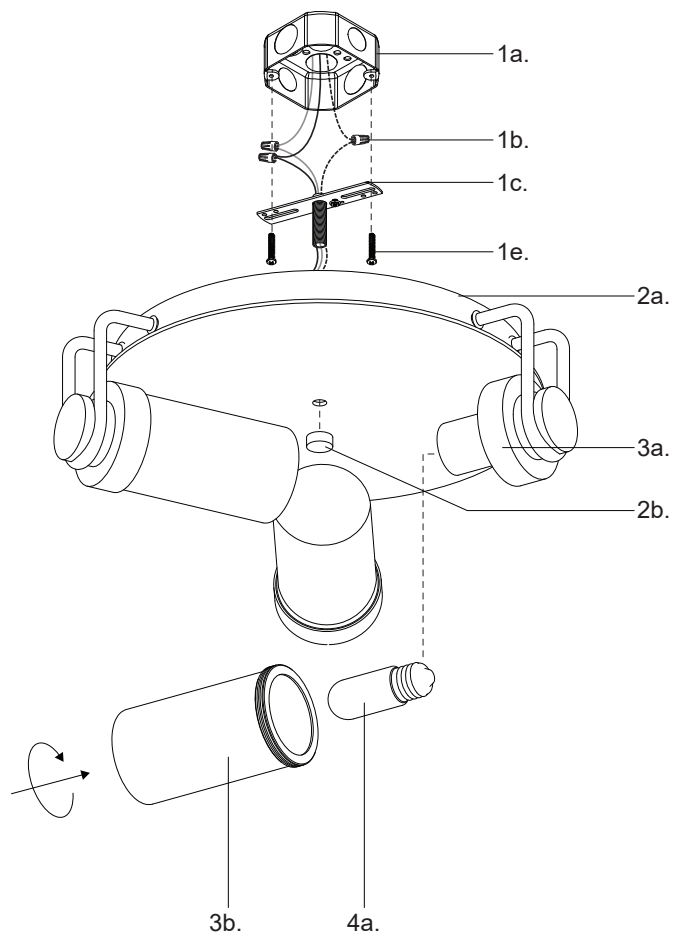

### Step 3

Attach mounting plate (1c) to electrical junction box (1a) using junction box screws provided (1e) in hardware package.

### Step 4

Make proper electrical connections (**black to hot "L"**, **white to neutral "N"**, **ground to "GND"**) with wire nuts (1b) provided in hardware package.

### Step 5

Attach canopy (2a) to mounting plate (1c) with decorative nut (2b).

### Step 6

Install recommended lamp (4a) (not provided) (referred on the socket label for maximum wattage and type) into fixture socket. Secure glass (3b) to fixture (3a) by threading clockwise.

You are now ready to enjoy your fixture.