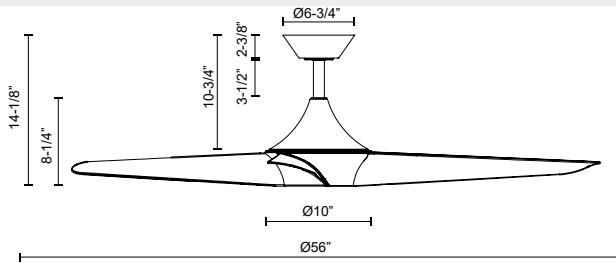

alora mood

P. 1.855.855.8926

CANADA: 19054 28TH Avenue Surrey - BC V3Z 6M3

USA: 3035 E. Lone Mountain Rd - Las Vegas, NV, 89081

EMIKO CF523056

FIXTURE DIMENSIONS	D56" x H14 1/8"
LIGHT SOURCE	LED
MAX WATTAGE	Total 53W Max [20W LED + Max 33W Motor]
TOTAL LUMENS	1900lm
DELIVERED LUMENS	1114lm
VOLTAGE	120V
COLOR TEMPERATURE	3000K
CRI (RA)	90CRI
DIMMABLE	Integrated Dimming with Remote
DIFFUSER DETAILS	Polymeric Diffuser
MATERIAL	Steel & Aluminum Body, ABS Blade
ROD LENGTH	3-1/2" (for different rod length, contact factory)
WIRE LENGTH	78" with 78" safety cable
MINIMUM HANG HEIGHT	14"
SLOPED CEILING ADAPTABLE	Yes, Up to 25 Degrees
LOCATION	Damp
CANOPY DIMENSIONS	D6 3/4" x H2 3/8"
MINIMUM DISTANCE TO FLOOR	84"
CEILING TO BLADE DISTANCE	10-3/4" Minimal
BLADE	3 Blades @ 23 Degrees Pitch
CONTROL	Remote Control
FAN RPM	6 Speed (Reversible), 49-140rpm
CFM	6000 Max
AIRFLOW EFFICIENCY (CFM/WATT)	750 Max
ESTIMATED YEARLY ENERGY COST (\$)	6
PAINT FINISH	MB01; WH01;

[D - Diameter, L - Length, W - Width, H - Height, E - Extension]

AVAILABLE FINISHES:

CF523056WH
White

CF523056MB
Matte Black

*For complete warranty terms, please visit: www.aloralighting.com/warranty

WWW.ALORAMOOD.COM