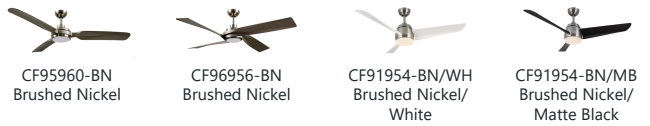

CF91954-BG/MB
Brushed Gold/
Matte Black

X-RD34-48BN FAN

CF95960-BN
Brushed Nickel

CF96956-BN
Brushed Nickel