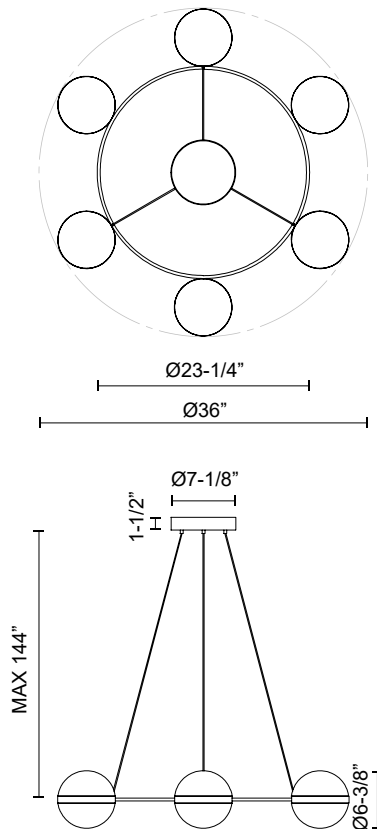

TAGLIATO CH302006MBSG

FIXTURE DIMENSIONS	D36" x H6-3/8"
LIGHT SOURCE	LED with DC Driver
WATTAGE	60W
TOTAL LUMENS	5000lm
DELIVERED LUMENS	4100lm*
VOLTAGE	120V
COLOR TEMPERATURE	3000K
CRI (RA)	90CRI
DIMMABLE	Yes, TRIAC/ELV Dimmer (Not Included)
DIFFUSER DETAILS	Frosted Acrylic
MATERIAL	Acrylic Shade
WIRE LENGTH	144"
MINIMUM HANG HEIGHT	24"
LOCATION	Dry
BARCODE	UPC 841387002344
CANOPY DIMENSIONS	D7-1/8" x H1-1/2"
FINISH OPTION(S)	Matte Black; Satin Gold;
PACKAGE SIZE	L38-1/4" x W34-1/2" x H8-3/4"
PACKAGE WEIGHT	18.5 lbs

[D - Diameter, L - Length, W - Width, H - Height, E - Extension]

AVAILABLE FINISHES:

CH302006MBSG

Matte Black | Satin
Gold

*For complete warranty terms, please visit: www.aloralighting.com/warranty