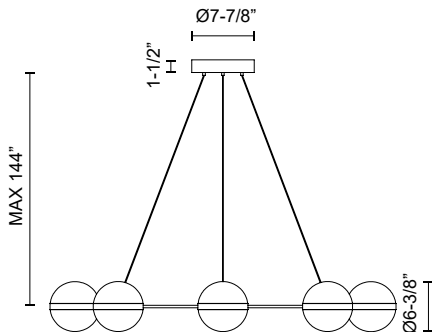

## TAGLIATO CH302008MBSG

FIXTURE DIMENSIONS	D43-3/4" x H6-3/8"
LIGHT SOURCE	LED with DC Driver
WATTAGE	82W
TOTAL LUMENS	6800lm
DELIVERED LUMENS	5570lm*
VOLTAGE	120V
COLOR TEMPERATURE	3000K
CRI (RA)	90CRI
DIMMABLE	Yes, TRIAC/ELV Dimmer (Not Included)
DIFFUSER DETAILS	Frosted Acrylic
MATERIAL	Acrylic Shade
WIRE LENGTH	144"
MINIMUM HANG HEIGHT	32"
LOCATION	Dry
BARCODE	UPC 841387002351
CANOPY DIMENSIONS	D7-1/8" x H1-1/2"
FINISH OPTION(S)	Matte Black; Satin Gold;
PACKAGE SIZE	L43" x W43" x H8-3/4"
PACKAGE WEIGHT	26 lbs

[ D - Diameter, L - Length, W - Width, H - Height, E - Extension ]