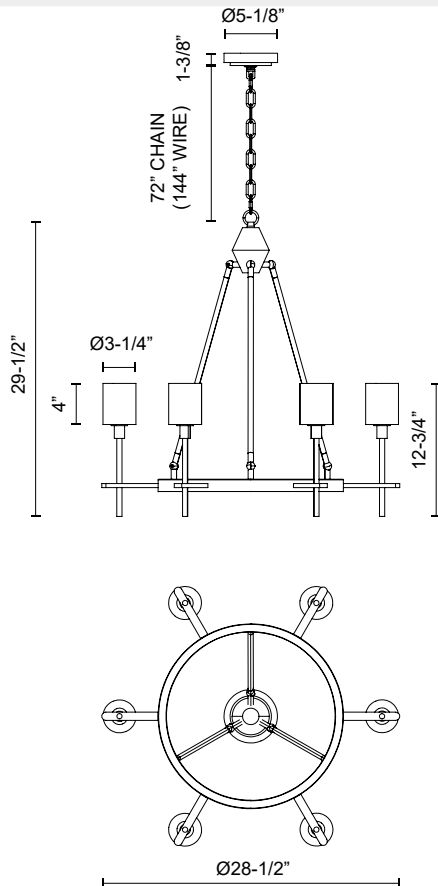

SALITA CH314306

FIXTURE DIMENSIONS	D28-1/2" x H29-1/2"
LAMP TYPE	E12
MAX WATTAGE	60W
BULB QTY	6
BULBS INCLUDED	No
VOLTAGE	120V
MATERIAL	Crystal; Iron;
CHAIN LENGTH	72"
WIRE LENGTH	144"
MINIMUM HANG HEIGHT	45"
SLOPED CEILING ADAPTABLE	Yes
LOCATION	Dry
CANOPY DIMENSIONS	D5-1/8" x H1-3/8"
PAINT FINISH	PN01; UB01; VB01;

[D - Diameter, L - Length, W - Width, H - Height, E - Extension]

AVAILABLE FINISHES:

*For complete warranty terms, please visit: www.aloralighting.com/warranty

WWW.ALORALIGHTING.COM

© 2021 KUZCO LIGHTING. ALL RIGHTS RESERVED.