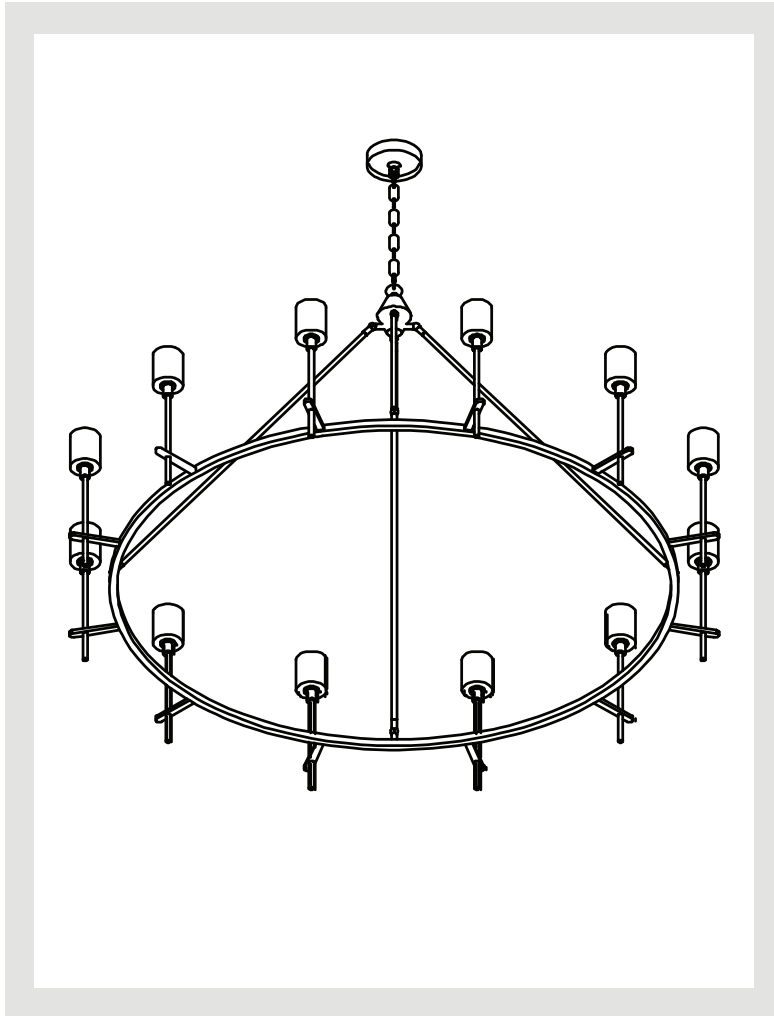

SALITA CH314312PNCC

FIXTURE DIMENSIONS	70.3"D x 42.8"H
HEIGHT FROM CENTER	-
WEIGHT	83.6 LBS
GLASS	Clear Crystal
MATERIAL	Iron + Crystal
CANOPY SIZE	5.1"D x 1.1"H
LAMPING	12 x 60W, E12
VOLTAGE	120V
WIRE CHAIN LENGTH	144" 72" Chain
CORD TYPE	-
MINIMUM HANG HEIGHT	45.9"
INSTALL OPTIONS	-
ADA COMPLIANT	-
CERTIFICATION	UL
UPC	841387003501
PACKAGE SIZE	71.7" x 71.7" x 17.9"
PACKAGE WEIGHT	105.4 LBS

[D - Diameter, L - Length, W - Width, H - Height, E - Extension]

*For complete warranty terms, please visit:
www.aloralighting.com/warranty

AVAILABLE FINISHES: