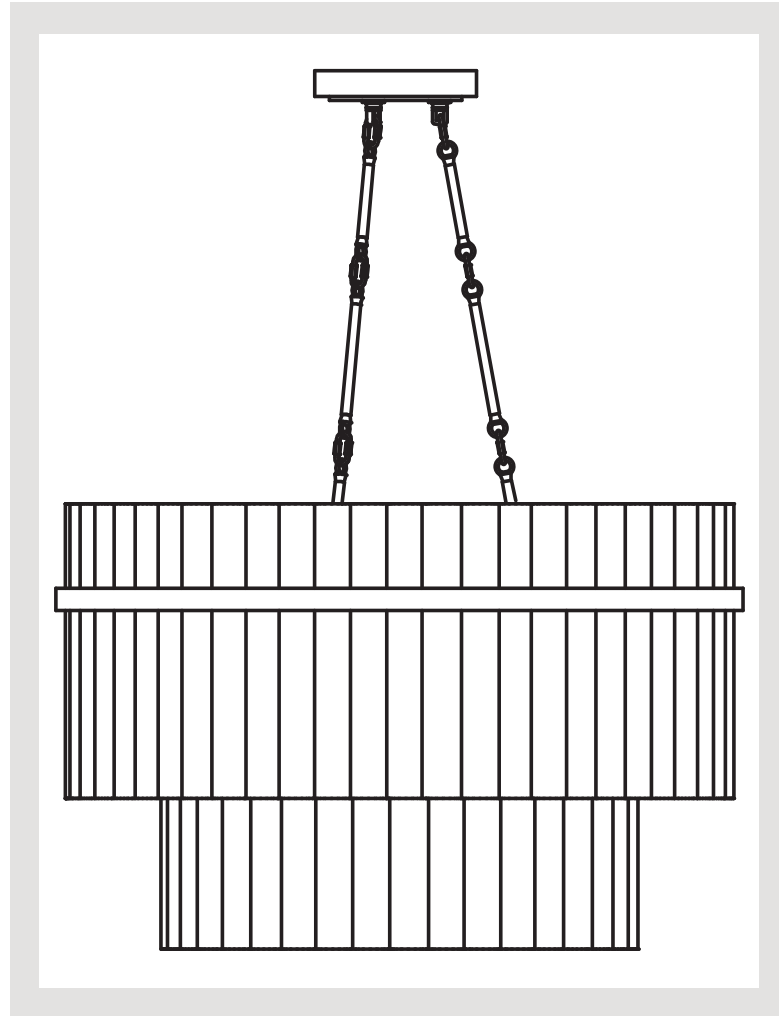

CARLISLE

CH314820PN

FIXTURE DIMENSIONS	36.8"D x 23.9"H
HEIGHT FROM CENTER	-
WEIGHT	97.4 LBS
GLASS	Crystal
MATERIAL	Iron + Glass
CANOPY SIZE	8.6"D x 1.4"H
LAMPING	20 x 60W, E12
VOLTAGE	120V
WIRE ROD LENGTH	144" 9 x 12" + 3 x 6" + 3 x 4"
CORD TYPE	-
MINIMUM HANG HEIGHT	35.6"
INSTALL OPTIONS	-
ADA COMPLIANT	-
CERTIFICATION	UL
UPC	841387004348
PACKAGE SIZE	40.4" x 40.4" x 13.4"
PACKAGE WEIGHT	121.7 LBS

[D - Diameter, L - Length, W - Width, H - Height, E - Extension]

*For complete warranty terms, please visit:
www.aloralighting.com/warranty

AVAILABLE FINISHES: