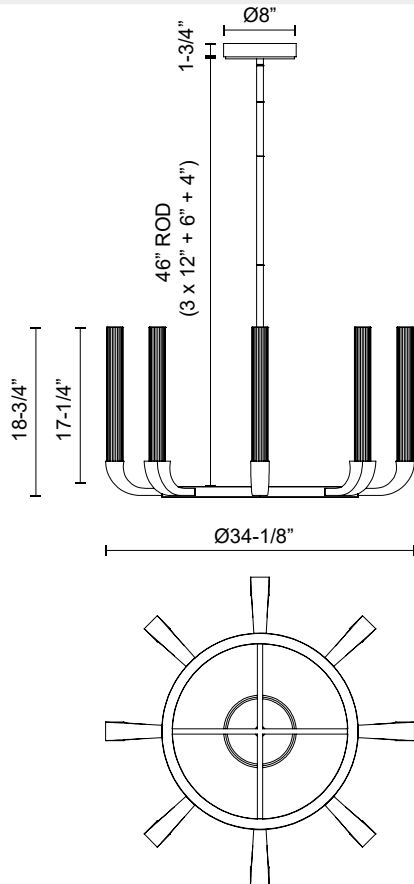

FLUTE CH316708

FIXTURE DIMENSIONS	D34-1/8" x H18-3/4"
LAMP TYPE	E26
MAX WATTAGE	60W
BULB QTY	8
BULBS INCLUDED	No
VOLTAGE	120V
GLASS DETAILS	Clear Ribbed Glass
MATERIAL	Glass; Iron; Zinc Alloy;
ROD LENGTH	46" Max (3x12" + 1x6" + 1x4")
DIAMETER OF ROD	5/8"
WIRE LENGTH	144"
MINIMUM HANG HEIGHT	24"
SLOPED CEILING ADAPTABLE	Yes, Up to 18 Degrees
LOCATION	Dry
CANOPY DIMENSIONS	D8" x H1-3/4"
BRAND	Alora

[D - Diameter, L - Length, W - Width, H - Height, E - Extension]

AVAILABLE FINISHES:

CH316708PNCR
Polished
Nickel/Ribbed
Glass

CH316708UBCR
Ribbed
Glass/Urban
Bronze

CH316708VBCR
Ribbed
Glass/Vintage
Brass