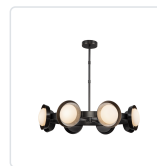

ALONSO CH320837

FIXTURE DIMENSIONS	D37-1/4" x H8-1/2"
LIGHT SOURCE	LED with DC Driver
WATTAGE	30W
TOTAL LUMENS	2400lm
DELIVERED LUMENS	UB-650lm*; UBAR-760lm*; VB-650lm*; VBAR-760lm*;
VOLTAGE	120V
COLOR TEMPERATURE	3000K
CRI (RA)	90CRI
DIMMABLE	Yes, TRIAC/ELV Dimmer (Not Included)
GLASS DETAILS	Opal Glass
MATERIAL	Steel + Aluminum; Steel + Aluminum + Alabaster Detail;
SHADE DETAILS	Alabaster Shade; Steel Shade with Alabaster Detail;
ROD LENGTH	50" Max (3x12" + 6" + 4" + 4x1")
WIRE LENGTH	144"
MINIMUM HANG HEIGHT	12"
SLOPED CEILING ADAPTABLE	Yes, Up to 15 Degrees
CEC TITLE 24 JA8	Yes, JA8-2022
ILLUMINATION DIRECTION	Omni-directional
LOCATION	Dry
CANOPY DIMENSIONS	D6" x H1-1/2"
PAINT FINISH	UB01; VB01;

[D - Diameter, L - Length, W - Width, H - Height, E - Extension]

AVAILABLE FINISHES:

CH320837UB
Urban Bronze

CH320837UBAR
Urban Bronze/Alabaster

CH320837VB
Vintage Brass

CH320837VBAR
Vintage Brass/Alabaster