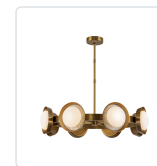

ALONSO CH320837

FIXTURE DIMENSIONS	D37-1/4" x H8-1/2"
LIGHT SOURCE	LED with DC Driver
WATTAGE	30W
TOTAL LUMENS	2400lm
DELIVERED LUMENS	UB-650lm*; UBAR-760lm*; VB-650lm*; VBAR-760lm*;
VOLTAGE	120V
COLOR TEMPERATURE	3000K
CRI (RA)	90CRI
DIMMABLE	Yes, TRIAC/ELV Dimmer (Not Included)
GLASS DETAILS	Opal Glass
MATERIAL	Steel + Aluminum; Steel + Aluminum + Alabaster Detail;
SHADE DETAILS	Alabaster Shade; Steel Shade with Alabaster Detail;
ROD LENGTH	50" Max (3x12" + 6" + 4" + 4x1")
WIRE LENGTH	144"
MINIMUM HANG HEIGHT	12"
SLOPED CEILING ADAPTABLE	Yes, Up to 15 Degrees
CEC TITLE 24 JA8	Yes, JA8-2022
ILLUMINATION DIRECTION	Omni-directional
LOCATION	Dry
CANOPY DIMENSIONS	D6" x H1-1/2"
PAINT FINISH	UB01; VB01;

[D - Diameter, L - Length, W - Width, H - Height, E - Extension]

AVAILABLE FINISHES:

CH320837UB
Urban Bronze

CH320837UBAR
Urban Bronze/Alabaster

CH320837VB
Vintage Brass

CH320837VBAR
Vintage Brass/Alabaster