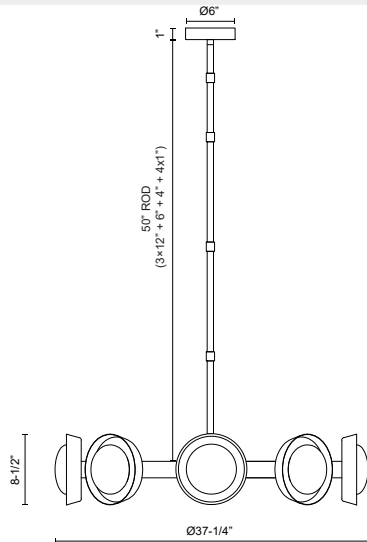

ALONSO CH320837

FIXTURE DIMENSIONS	D37-1/4" x H8-1/2"
LIGHT SOURCE	LED with DC Driver
WATTAGE	30W
TOTAL LUMENS	2400lm
DELIVERED LUMENS	UB-650lm*; UBAR-760lm*; VB-650lm*; VBAR-760lm*;
VOLTAGE	120V
COLOR TEMPERATURE	3000K
CRI (RA)	90CRI
DIMMABLE	Yes, TRIAC/ELV Dimmer (Not Included)
GLASS DETAILS	Opal Glass
MATERIAL	Steel + Aluminum; Steel + Aluminum + Alabaster Detail;
SHADE DETAILS	Alabaster Shade; Steel Shade with Alabaster Detail;
ROD LENGTH	50" Max (3x12" + 6" + 4" + 4x1")
WIRE LENGTH	144"
MINIMUM HANG HEIGHT	12"
SLOPED CEILING ADAPTABLE	Yes, Up to 15 Degrees
CEC TITLE 24 JA8	Yes, JA8-2022
ILLUMINATION DIRECTION	Omni-directional
LOCATION	Dry
CANOPY DIMENSIONS	D6" x H1-1/2"
PAINT FINISH	UB01; VB01;

[D - Diameter, L - Length, W - Width, H - Height, E - Extension]

AVAILABLE FINISHES:

CH320837UB
Urban Bronze

CH320837UBAR
Urban Bronze/Alabaster

CH320837VB
Vintage Brass

CH320837VBAR
Vintage Brass/Alabaster