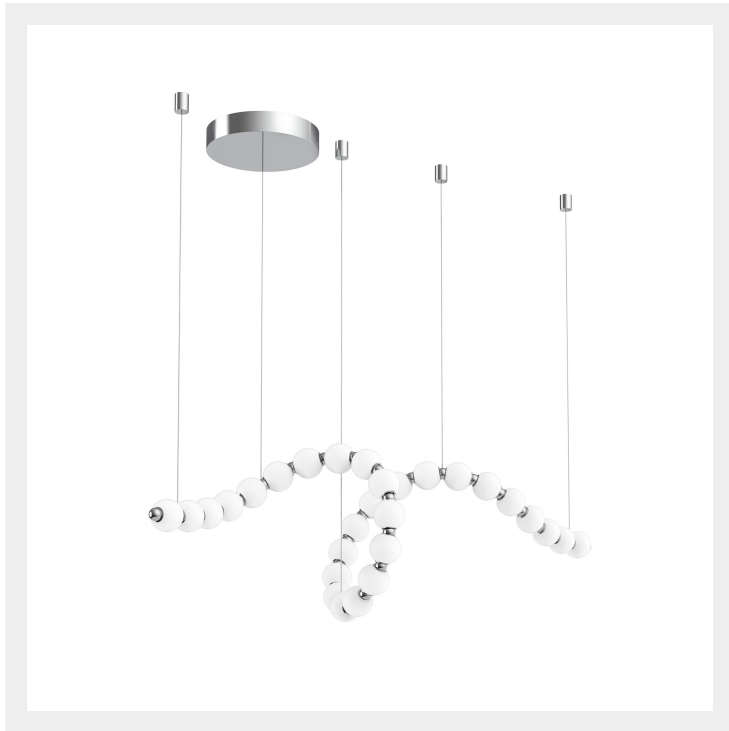

AKOYA CH321508

FIXTURE DIMENSIONS	L100-1/4" x W3-1/4" x H3-1/4"
LIGHT SOURCE	LED with DC Driver
WATTAGE	83W
TOTAL LUMENS	7395lm
DELIVERED LUMENS	3300lm*
VOLTAGE	120V
COLOR TEMPERATURE	3000K
CRI (RA)	90CRI
DIMMABLE	TRIAC Dimmer (Not Included)
DIFFUSER DETAILS	Frosted PC
MATERIAL	Cast Aluminum
WIRE LENGTH	144"
MINIMUM HANG HEIGHT	8"
SLOPED CEILING ADAPTABLE	Yes
LOCATION	Dry
CANOPY DIMENSIONS	D9-7/8" x H2"
PAINT FINISH	CH01

[D - Diameter, L - Length, W - Width, H - Height, E - Extension]

AVAILABLE FINISHES:

CH321508CH
Chrome

*For complete warranty terms, please visit: www.aloralighting.com/warranty