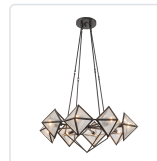

CAIRO CH332830

FIXTURE DIMENSIONS	D30" x H11-5/8"
LAMP TYPE	E12
MAX WATTAGE	60W
BULB QTY	8
BULBS INCLUDED	No
VOLTAGE	120V
GLASS DETAILS	Clear Ribbed Glass
MATERIAL	Steel
ROD LENGTH	32" Max (8x13-1/2")
WIRE LENGTH	144"
MINIMUM HANG HEIGHT	28"
SLOPED CEILING ADAPTABLE	No
ILLUMINATION DIRECTION	Omni-directional
LOCATION	Dry
CANOPY DIMENSIONS	D6-1/2" x H7/8"
PAINT FINISH	UB01; VB01;

[D - Diameter, L - Length, W - Width, H - Height, E - Extension]

AVAILABLE FINISHES:

CH332830UBCR
Ribbed
Glass/Urban
Bronze

CH332830VBCR
Ribbed
Glass/Vintage
Brass

*For complete warranty terms, please visit: www.aloralighting.com/warranty