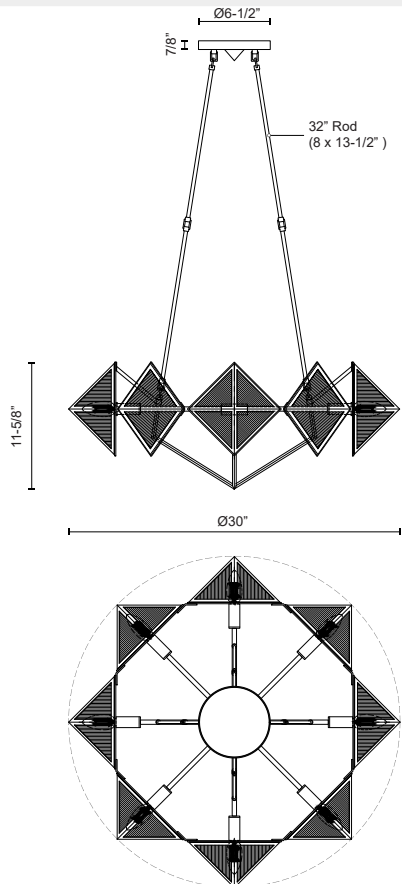

CAIRO CH332830

FIXTURE DIMENSIONS	D30" x H11-5/8"
LAMP TYPE	E12
MAX WATTAGE	60W
BULB QTY	8
BULBS INCLUDED	No
VOLTAGE	120V
GLASS DETAILS	Clear Ribbed Glass
MATERIAL	Steel
ROD LENGTH	32" Max (8x13-1/2")
WIRE LENGTH	144"
MINIMUM HANG HEIGHT	28"
SLOPED CEILING ADAPTABLE	No
ILLUMINATION DIRECTION	Omni-directional
LOCATION	Dry
CANOPY DIMENSIONS	D6-1/2" x H7/8"
PAINT FINISH	UB01; VB01;

[D - Diameter, L - Length, W - Width, H - Height, E - Extension]

AVAILABLE FINISHES:

CH332830UBCR
Ribbed
Glass/Urban
Bronze

CH332830VBCR
Ribbed
Glass/Vintage
Brass

*For complete warranty terms, please visit: www.aloralighting.com/warranty