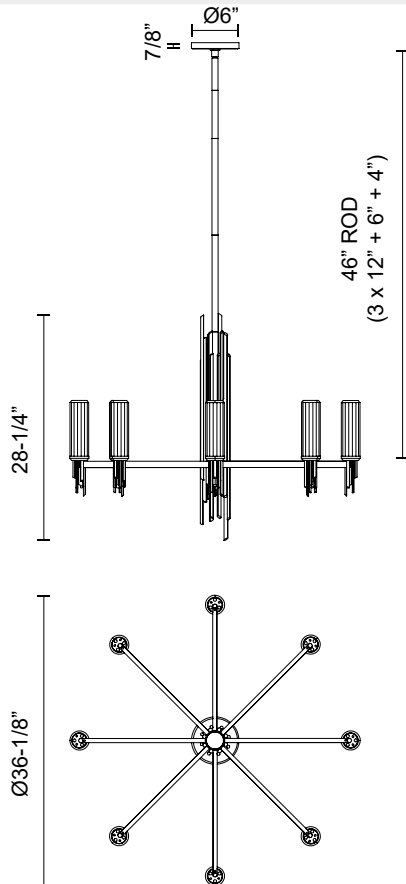

## TORRES CH335836

FIXTURE DIMENSIONS	D36-1/8" x H28-1/4"
LAMP TYPE	E12
MAX WATTAGE	40W
BULB QTY	8
BULBS INCLUDED	No
VOLTAGE	120V
GLASS DETAILS	Clear Glass
MATERIAL	Glass; Iron;
ROD LENGTH	46" Max (3x12" + 1x6" + 1x4")
WIRE LENGTH	144"
MINIMUM HANG HEIGHT	38"
SLOPED CEILING ADAPTABLE	Yes, Up to 18 Degrees
LOCATION	Dry
CANOPY DIMENSIONS	D6" x H7/8"
PAINT FINISH	MB01; PN01; VB01;

[ D - Diameter, L - Length, W - Width, H - Height, E - Extension ]

### AVAILABLE FINISHES:

CH335836MBCR  
Clear Ribbed  
Glass/Matte Black

CH335836PNCR  
Polished  
Nickel/Ribbed  
Glass

CH335836VBCR  
Ribbed  
Glass/Vintage  
Brass

\*For complete warranty terms, please visit: [www.aloralighting.com/warranty](http://www.aloralighting.com/warranty)