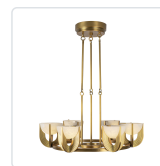

COLETTE CH362627-UNV

FIXTURE DIMENSIONS	D27-1/4" x H6-1/4"
LIGHT SOURCE	LED with DC Driver
WATTAGE	37W
TOTAL LUMENS	2565lm
DELIVERED LUMENS	780lm*
VOLTAGE	120-277V
COLOR TEMPERATURE	2700K
CRI (RA)	90CRI
DIMMABLE	Yes, TRIAC/ELV Dimmer (Not Included)
GLASS DETAILS	Opal Glass
MATERIAL	Steel + Glass
SHADE DETAILS	Alabaster Shade
ROD LENGTH	46" Max (9x12" + 3x6" + 3x4")
WIRE LENGTH	144" Max
MINIMUM HANG HEIGHT	18"
SLOPED CEILING ADAPTABLE	No
ILLUMINATION DIRECTION	Omni-directional
LOCATION	Dry
CEC TITLE 24 JA8	Yes, JA8-2022
CANOPY DIMENSIONS	D7-7/8" x H2"
PAINT FINISH	UB01; VB01;

[D - Diameter, L - Length, W - Width, H - Height, E - Extension]

AVAILABLE FINISHES:

CH362627UBAR-
UNV
Urban
Bronze/Alabaster

CH362627VBAR-
UNV
Vintage
Brass/Alabaster

*For complete warranty terms, please visit: www.aloralighting.com/warranty