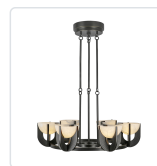

COLETTE CH362627-UNV

FIXTURE DIMENSIONS	D27-1/4" x H6-1/4"
LIGHT SOURCE	LED with DC Driver
WATTAGE	37W
TOTAL LUMENS	2565lm
DELIVERED LUMENS	780lm*
VOLTAGE	120-277V
COLOR TEMPERATURE	2700K
CRI (RA)	90CRI
DIMMABLE	Yes, TRIAC/ELV Dimmer (Not Included)
GLASS DETAILS	Opal Glass
MATERIAL	Steel + Glass
SHADE DETAILS	Alabaster Shade
ROD LENGTH	46" Max (9x12" + 3x6" + 3x4")
WIRE LENGTH	144" Max
MINIMUM HANG HEIGHT	18"
SLOPED CEILING ADAPTABLE	No
ILLUMINATION DIRECTION	Omni-directional
LOCATION	Dry
CEC TITLE 24 JA8	Yes, JA8-2022
CANOPY DIMENSIONS	D7-7/8" x H2"
PAINT FINISH	UB01; VB01;

[D - Diameter, L - Length, W - Width, H - Height, E - Extension]

AVAILABLE FINISHES:

CH362627UBAR-
UNV
Urban
Bronze/Alabaster

CH362627VBAR-
UNV
Vintage
Brass/Alabaster

*For complete warranty terms, please visit: www.aloralighting.com/warranty