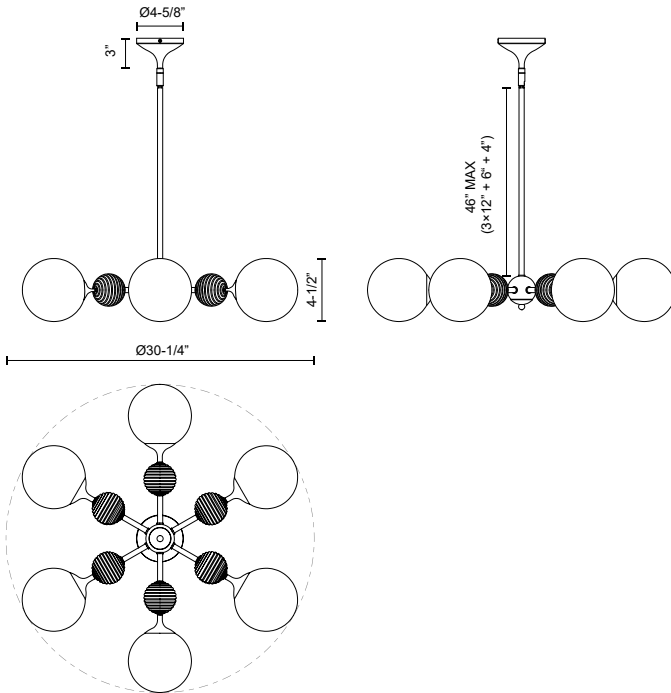

alora mood

P. 1.855.855.8926

CANADA: 19054 28TH Avenue Surrey - BC V3Z 6M3

USA: 3035 E. Lone Mountain Rd - Las Vegas, NV, 89081

CELIA CH415330

FIXTURE DIMENSIONS	D30-1/4" x H4-1/2"
LAMP TYPE	E12
MAX WATTAGE	60W
BULB QTY	6
BULBS INCLUDED	No
VOLTAGE	120V
MATERIAL	Steel
GLASS DETAILS	Matte Opal Glass + Clear Ribbed Glass
ROD LENGTH	46" Max (3x12" + 1x6" + 1x4")
WIRE LENGTH	72"
MINIMUM HANG HEIGHT	15"
SLOPED CEILING ADAPTABLE	Yes, Up to 45 Degrees
LOCATION	Dry
CANOPY DIMENSIONS	D4-5/8" x H3"
PAINT FINISH	BG01; MB01;

[D - Diameter, L - Length, W - Width, H - Height, E - Extension]

AVAILABLE FINISHES:

CH415330BGOP
Brushed
Gold/Opal Glass

CH415330MBOP
Matte Black/Opal
Glass

*For complete warranty terms, please visit: www.aloralighting.com/warranty