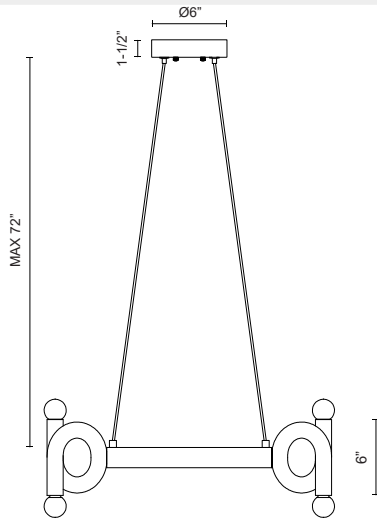

## SADIE CH420823

|                          |                  |
|--------------------------|------------------|
| FIXTURE DIMENSIONS       | D23-1/4" x H6"   |
| LIGHT SOURCE             | Socket           |
| LAMP TYPE                | E12              |
| MAX WATTAGE              | 40W              |
| BULB QTY                 | 8                |
| BULBS INCLUDED           | No               |
| VOLTAGE                  | 120V             |
| MATERIAL                 | Aluminum + Steel |
| WIRE LENGTH              | 72" Max          |
| WIRE TYPE                | Black            |
| MINIMUM HANG HEIGHT      | 20"              |
| SLOPED CEILING ADAPTABLE | Yes              |
| ILLUMINATION DIRECTION   | Omni-directional |
| LOCATION                 | Dry              |
| CANOPY DIMENSIONS        | D6" x H1-1/2"    |
| PAINT FINISH             | BG01; MB01;      |

[ D - Diameter, L - Length, W - Width, H - Height, E - Extension ]