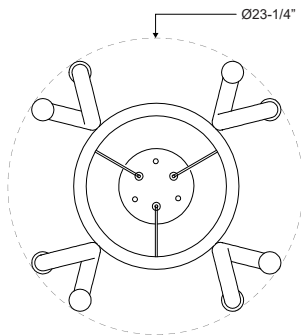

## SADIE CH420823

|                          |                  |
|--------------------------|------------------|
| FIXTURE DIMENSIONS       | D23-1/4" x H6"   |
| LIGHT SOURCE             | Socket           |
| LAMP TYPE                | E12              |
| MAX WATTAGE              | 40W              |
| BULB QTY                 | 8                |
| BULBS INCLUDED           | No               |
| VOLTAGE                  | 120V             |
| MATERIAL                 | Aluminum + Steel |
| WIRE LENGTH              | 72" Max          |
| WIRE TYPE                | Black            |
| MINIMUM HANG HEIGHT      | 20"              |
| SLOPED CEILING ADAPTABLE | Yes              |
| ILLUMINATION DIRECTION   | Omni-directional |
| LOCATION                 | Dry              |
| CANOPY DIMENSIONS        | D6" x H1-1/2"    |
| PAINT FINISH             | BG01; MB01;      |

[ D - Diameter, L - Length, W - Width, H - Height, E - Extension ]