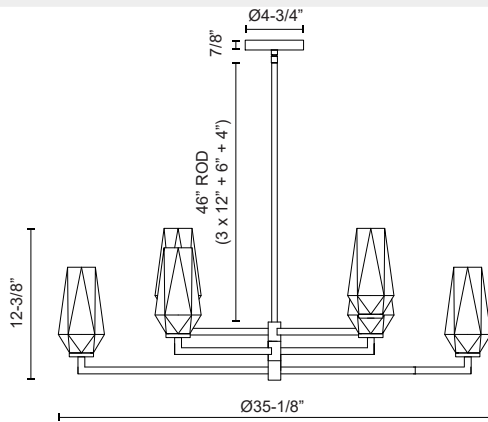

alora mood

P. 1.855.855.8926

CANADA: 19054 28TH Avenue Surrey - BC V3Z 6M3

USA: 3035 E. Lone Mountain Rd - Las Vegas, NV, 89081

KRYSTA CH424135

FIXTURE DIMENSIONS	D35-1/8" x H12-3/8"
LAMP TYPE	E12
MAX WATTAGE	40W
BULB QTY	6
BULBS INCLUDED	No
VOLTAGE	120V
GLASS DETAILS	Opal Glass
MATERIAL	Steel + Glass
ROD LENGTH	46" Max (3x12" + 1x6" + 1x4")
MINIMUM HANG HEIGHT	20"
SLOPED CEILING ADAPTABLE	No
ILLUMINATION DIRECTION	Omni-directional
LOCATION	Dry
CANOPY DIMENSIONS	D4-3/4" x H7/8"
PAINT FINISH	BG01; MB01;

[D - Diameter, L - Length, W - Width, H - Height, E - Extension]

AVAILABLE FINISHES:

CH424135BGOP
Brushed
Gold/Opal Matte
Glass

CH424135MBOP
Matte Black/Opal
Matte Glass

*For complete warranty terms, please visit: www.aloralighting.com/warranty