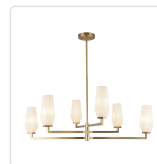

alora mood

P. 1.855.855.8926

CANADA: 19054 28TH Avenue Surrey - BC V3Z 6M3

USA: 3035 E. Lone Mountain Rd - Las Vegas, NV, 89081

KRYSTA CH424135

FIXTURE DIMENSIONS	D35-1/8" x H12-3/8"
LAMP TYPE	E12
MAX WATTAGE	40W
BULB QTY	6
BULBS INCLUDED	No
VOLTAGE	120V
GLASS DETAILS	Opal Glass
MATERIAL	Steel + Glass
ROD LENGTH	46" Max (3x12" + 1x6" + 1x4")
MINIMUM HANG HEIGHT	20"
SLOPED CEILING ADAPTABLE	No
ILLUMINATION DIRECTION	Omni-directional
LOCATION	Dry
CANOPY DIMENSIONS	D4-3/4" x H7/8"
PAINT FINISH	BG01; MB01;

[D - Diameter, L - Length, W - Width, H - Height, E - Extension]

AVAILABLE FINISHES:

CH424135BGOP
Brushed
Gold/Opal Matte
Glass

CH424135MBOP
Matte Black/Opal
Matte Glass

*For complete warranty terms, please visit: www.aloralighting.com/warranty