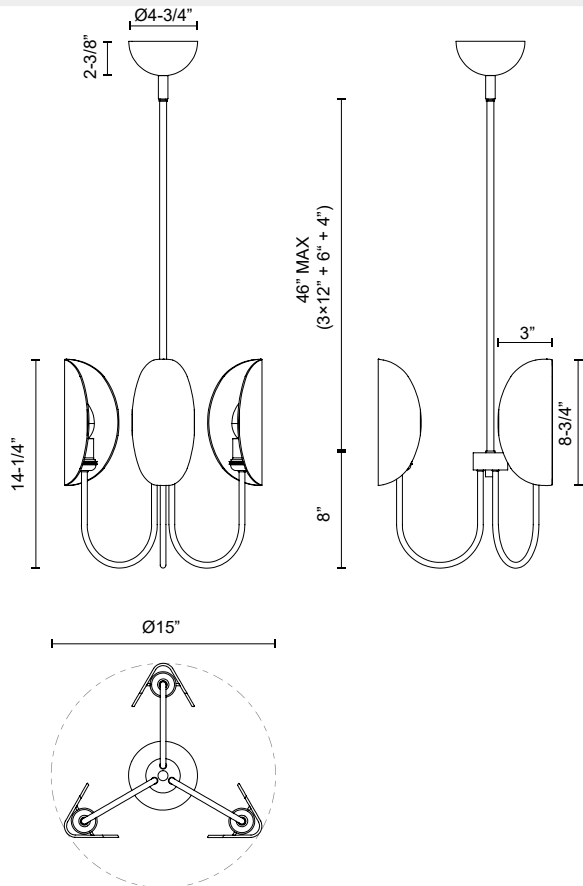

alora mood

P. 1.855.855.8926

CANADA: 19054 28TH Avenue Surrey - BC V3Z 6M3

USA: 3035 E. Lone Mountain Rd - Las Vegas, NV, 89081

SENO CH450715

FIXTURE DIMENSIONS	D15" x H14-1/4"
LAMP TYPE	E12
MAX WATTAGE	60W
BULB QTY	3
BULBS INCLUDED	No
VOLTAGE	120V
DIFFUSER DETAILS	CW - White Cotton
MATERIAL	Aluminum + Steel; Aluminum + Steel + Cotton;
ROD LENGTH	46" Max (3x12" + 1x6" + 1x4")
MINIMUM HANG HEIGHT	20"
SLOPED CEILING ADAPTABLE	Yes, Up to 18 Degrees
LOCATION	Dry
CANOPY DIMENSIONS	D4-3/4" x H2-3/8"
PAINT FINISH	AG01; MB01;

[D - Diameter, L - Length, W - Width, H - Height, E - Extension]

AVAILABLE FINISHES:

CH450715AGCW
Aged Gold/White
Cotton Fabric

CH450715MB
Matte Black

CH450715MBCW
Matte
Black/White
Cotton Fabric

CH450715AG
Aged Gold