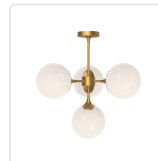

alora mood

P. 1.855.855.8926

CANADA: 19054 28TH Avenue Surrey - BC V3Z 6M3

USA: 3035 E. Lone Mountain Rd - Las Vegas, NV, 89081

NOUVEAU CH505426

FIXTURE DIMENSIONS	D26" x H17-1/8"
LAMP TYPE	E26
MAX WATTAGE	40W
BULB QTY	4
BULBS INCLUDED	No
VOLTAGE	120V
GLASS DETAILS	Opal Glass
MATERIAL	Glass; Steel;
ROD LENGTH	46" Max (3x12" + 1x6" + 1x4")
DIAMETER OF ROD	1/2"
WIRE LENGTH	60"
MINIMUM HANG HEIGHT	24"
SLOPED CEILING ADAPTABLE	Yes, Up to 45 Degrees
LOCATION	Dry
CANOPY DIMENSIONS	D5-1/8" x H1"
PAINT FINISH	AG01; MB01;

[D - Diameter, L - Length, W - Width, H - Height, E - Extension]

AVAILABLE FINISHES:

CH505426AGOP

Aged Gold/Opal
Matte Glass

CH505426MBOP

Matte Black/Opal
Matte Glass

*For complete warranty terms, please visit: www.aloralighting.com/warranty