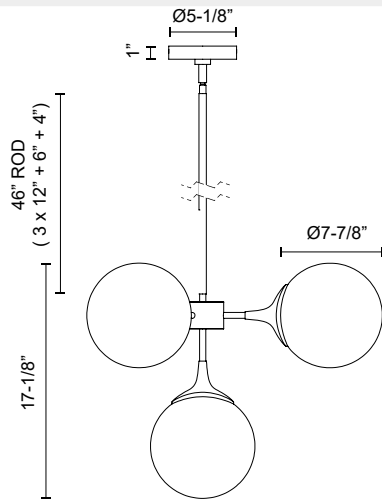

alora mood

P. 1.855.855.8926

CANADA: 19054 28TH Avenue Surrey - BC V3Z 6M3

USA: 3035 E. Lone Mountain Rd - Las Vegas, NV, 89081

NOUVEAU CH505426

FIXTURE DIMENSIONS	D26" x H17-1/8"
LAMP TYPE	E26
MAX WATTAGE	40W
BULB QTY	4
BULBS INCLUDED	No
VOLTAGE	120V
GLASS DETAILS	Opal Glass
MATERIAL	Glass; Steel;
ROD LENGTH	46" Max (3x12" + 1x6" + 1x4")
DIAMETER OF ROD	1/2"
WIRE LENGTH	60"
MINIMUM HANG HEIGHT	24"
SLOPED CEILING ADAPTABLE	Yes, Up to 45 Degrees
LOCATION	Dry
CANOPY DIMENSIONS	D5-1/8" x H1"
PAINT FINISH	AG01; MB01;

[D - Diameter, L - Length, W - Width, H - Height, E - Extension]

AVAILABLE FINISHES:

CH505426AGOP

Aged Gold/Opal
Matte Glass

CH505426MBOP

Matte Black/Opal
Matte Glass

*For complete warranty terms, please visit: www.aloralighting.com/warranty