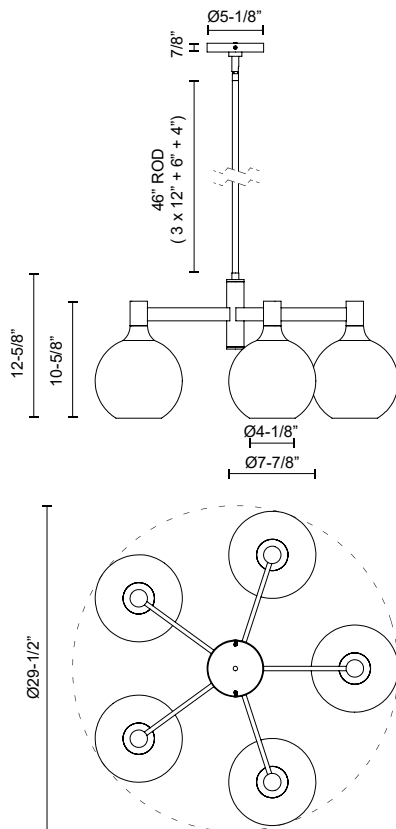

# alora mood

P. 1.855.855.8926

CANADA: 102-19028 27th Ave. - Surrey, BC V3Z 5T1

USA: 3035 E. Lone Mountain Rd - Las Vegas, NV, 89081

## CASTILLA CH506129AGCL

FIXTURE DIMENSIONS	D29-1/2" x H12-5/8"
LAMP TYPE	E26
MAX WATTAGE	60W
BULB QTY	5
BULBS INCLUDED	No
RECOMMENDED BULB TYPE	A19
VOLTAGE	120V
GLASS DETAILS	Clear Glass
MATERIAL	Glass; Steel;
ROD LENGTH	46" Max (3x12" + 1x6" + 1x4")
DIAMETER OF ROD	3/4"
WIRE LENGTH	60"
MINIMUM HANG HEIGHT	20"
SLOPED CEILING ADAPTABLE	Yes, Up to 90 Degrees
LOCATION	Dry
BARCODE	UPC 69175907272
CANOPY DIMENSIONS	D5-1/8" x H7/8"
FINISH OPTION(S)	Aged Gold; Clear Glass;
BRAND	Alora Mood

[ D - Diameter, L - Length, W - Width, H - Height, E - Extension ]