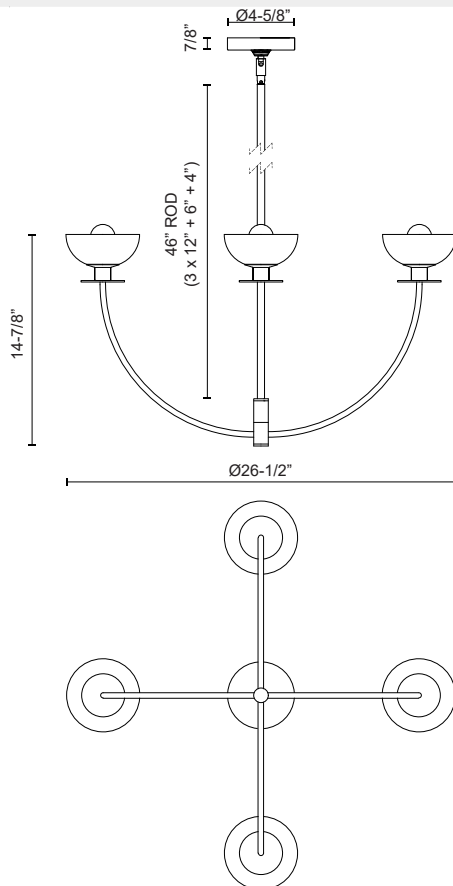

alora mood

P. 1.855.855.8926

CANADA: 19054 28TH Avenue Surrey - BC V3Z 6M3

USA: 3035 E. Lone Mountain Rd - Las Vegas, NV, 89081

SYLVIA CH515226

FIXTURE DIMENSIONS	D26-1/2" x H14-7/8"
LAMP TYPE	E12
MAX WATTAGE	60W
BULB QTY	4
BULBS INCLUDED	No
VOLTAGE	120V
GLASS DETAILS	Clear Glass
MATERIAL	Steel + Glass
ROD LENGTH	46" Max (3x12" + 1x6" + 1x4")
MINIMUM HANG HEIGHT	34"
SLOPED CEILING ADAPTABLE	Yes, Up to 45 Degrees
ILLUMINATION DIRECTION	Omni-directional
LOCATION	Dry
CANOPY DIMENSIONS	D4-5/8" x H7/8"
PAINT FINISH	BG01; MB01;

[D - Diameter, L - Length, W - Width, H - Height, E - Extension]

AVAILABLE FINISHES:

CH515226MBCL
Matte Black/Clear
Glass

CH515226BGCL
Brushed
Gold/Clear Glass

*For complete warranty terms, please visit: www.aloralighting.com/warranty