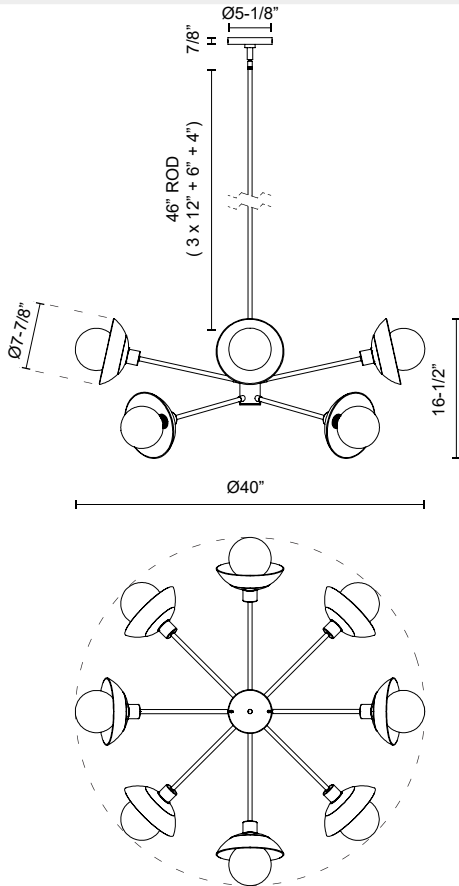

alora mood

P. 1.855.855.8926

CANADA: 19054 28TH Avenue Surrey - BC V3Z 6M3

USA: 3035 E. Lone Mountain Rd - Las Vegas, NV, 89081

FRANCESCA CH517338

FIXTURE DIMENSIONS	D40" x H16-1/2"
LAMP TYPE	E26
MAX WATTAGE	60W
BULB QTY	8
BULBS INCLUDED	No
VOLTAGE	120V
GLASS DETAILS	Clear Glass
MATERIAL	Glass; Steel;
ROD LENGTH	46" Max (3x12" + 1x6" + 1x4")
DIAMETER OF ROD	3/4"
WIRE LENGTH	60"
MINIMUM HANG HEIGHT	25"
SLOPED CEILING ADAPTABLE	Yes, Up to 45 Degrees
LOCATION	Dry
CANOPY DIMENSIONS	D5-1/8" x H7/8"
PAINT FINISH	AG01; MB01;

[D - Diameter, L - Length, W - Width, H - Height, E - Extension]

AVAILABLE FINISHES:

CH517338AGCL
Aged Gold/Clear
Glass

CH517338MBCL
Clear Glass/Matte
Black

*For complete warranty terms, please visit: www.aloralighting.com/warranty