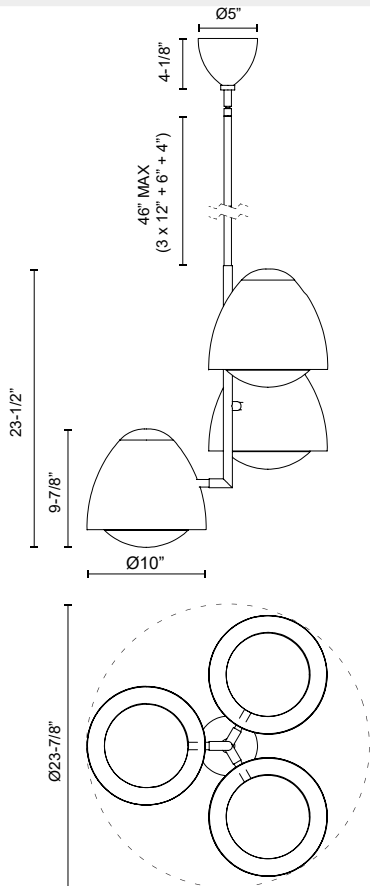

alora mood

P. 1.855.855.8926

CANADA: 19054 28TH Avenue Surrey - BC V3Z 6M3

USA: 3035 E. Lone Mountain Rd - Las Vegas, NV, 89081

KENJI CH529024

| | |
|--------------------------|-------------------------------|
| FIXTURE DIMENSIONS | D23-7/8" x H23-1/2" |
| LAMP TYPE | E26 |
| MAX WATTAGE | 60W |
| BULB QTY | 3 |
| BULBS INCLUDED | No |
| VOLTAGE | 120V |
| GLASS DETAILS | Opal Glass |
| MATERIAL | Glass; Steel; |
| ROD LENGTH | 46" Max (3x12" + 1x6" + 1x4") |
| DIAMETER OF ROD | 3/4" |
| WIRE LENGTH | 60" |
| MINIMUM HANG HEIGHT | 34" |
| SLOPED CEILING ADAPTABLE | Yes, Up to 45 Degrees |
| LOCATION | Dry |
| CANOPY DIMENSIONS | D5" x H4-1/8" |
| PAINT FINISH | AG01; MB01; |

[D - Diameter, L - Length, W - Width, H - Height, E - Extension]

AVAILABLE FINISHES:

CH529024AGOP
Aged Gold/Opal
Matte Glass

CH529024MBOP
Matte Black/Opal
Matte Glass

*For complete warranty terms, please visit: www.aloralighting.com/warranty