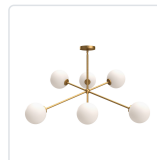

AVAILABLE FINISHES:

CH549640AGOP

*For complete warranty terms, please visit: www.aloralighting.com/warranty