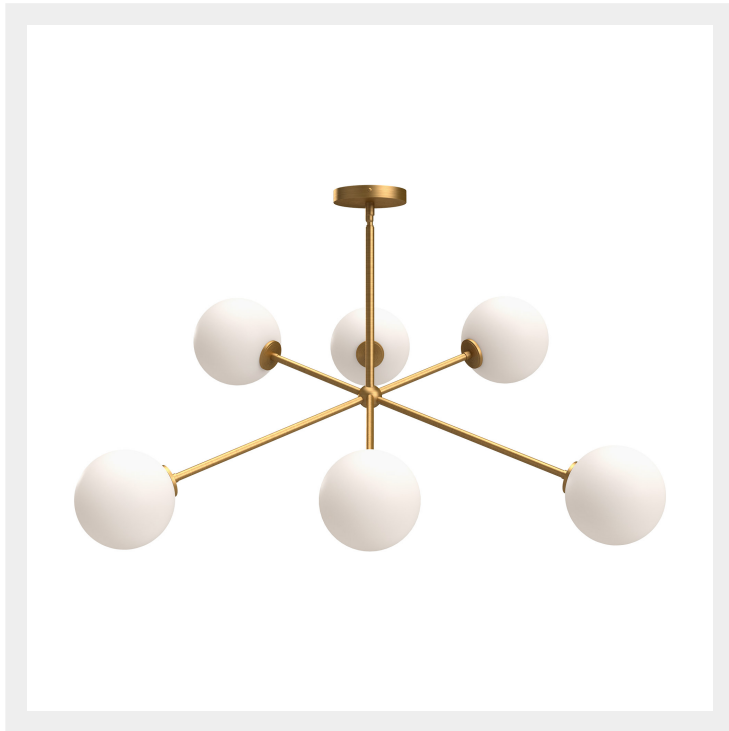

## CASSIA CH549640AGOP

FIXTURE DIMENSIONS	D39-1/2" x H16-3/8"
LAMP TYPE	E12
MAX WATTAGE	40W
BULB QTY	6
BULBS INCLUDED	No
RECOMMENDED BULB TYPE	Candelabra
VOLTAGE	120V
GLASS DETAILS	Opal Glass
MATERIAL	Glass; Steel;
ROD LENGTH	46" Max (3x12" + 1x6" + 1x4")
DIAMETER OF ROD	5/8"
WIRE LENGTH	60"
MINIMUM HANG HEIGHT	24"
SLOPED CEILING ADAPTABLE	Yes, Up to 90 Degrees
LOCATION	Dry
BARCODE	UPC 69175907586
CANOPY DIMENSIONS	D4-3/4" x H7/8"
FINISH OPTION(S)	Aged Gold; Opal Matte Glass;
BRAND	Alora Mood

[ D - Diameter, L - Length, W - Width, H - Height, E - Extension ]