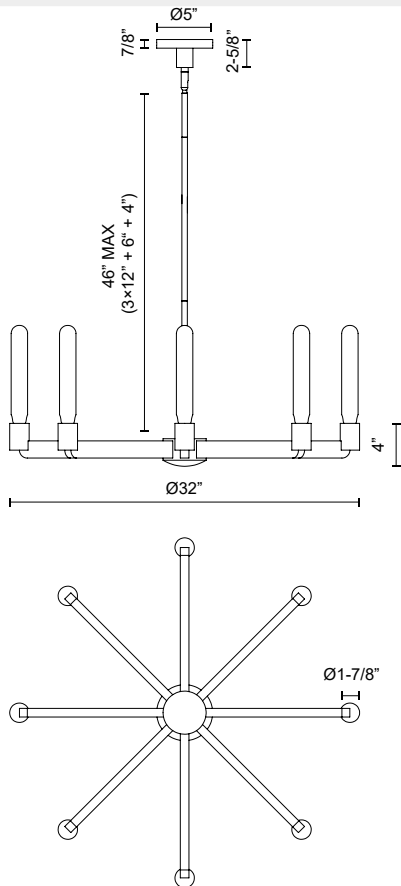

alora mood

P. 1.855.855.8926

CANADA: 19054 28TH Avenue Surrey - BC V3Z 6M3

USA: 3035 E. Lone Mountain Rd - Las Vegas, NV, 89081

CLAIRE CH607232

FIXTURE DIMENSIONS	D32" x H4"
LAMP TYPE	E26
MAX WATTAGE	60W
BULB QTY	8
BULBS INCLUDED	No
VOLTAGE	120V
MATERIAL	Steel
ROD LENGTH	46" Max (3x12" + 1x6" + 1x4")
MINIMUM HANG HEIGHT	12"
SLOPED CEILING ADAPTABLE	Yes, Up to 45 Degrees
LOCATION	Dry
CANOPY DIMENSIONS	D5-1/8" x H2-5/8"
PAINT FINISH	AG01; MB01;

[D - Diameter, L - Length, W - Width, H - Height, E - Extension]

AVAILABLE FINISHES:

CH607232AG
Aged Gold

*For complete warranty terms, please visit: www.aloralighting.com/warranty

WWW.ALORAMOOD.COM

© 2023 KUZCO LIGHTING. ALL RIGHTS RESERVED.