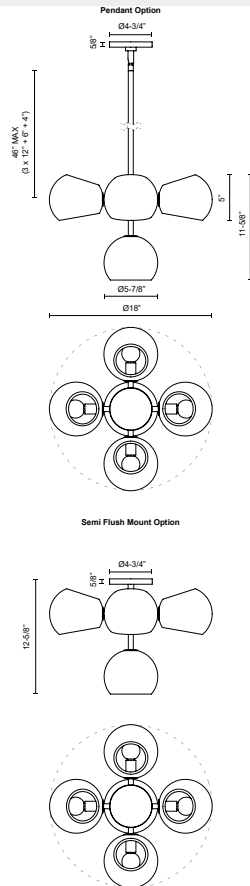

## WILLOW CH648518

FIXTURE DIMENSIONS	D18" x H11-5/8"
LAMP TYPE	E12
MAX WATTAGE	60W
BULB QTY	5
BULBS INCLUDED	No
VOLTAGE	120V
MATERIAL	Steel
ROD LENGTH	46" Max (3x12" + 1x6" + 1x4")
DIAMETER OF ROD	5/8"
WIRE LENGTH	60"
MINIMUM HANG HEIGHT	12-3/4"
SLOPED CEILING ADAPTABLE	Yes, Up to 45 Degrees
LOCATION	Dry
CANOPY DIMENSIONS	D4-3/4" x H5/8"
PAINT FINISH	MB01

[ D - Diameter, L - Length, W - Width, H - Height, E - Extension ]