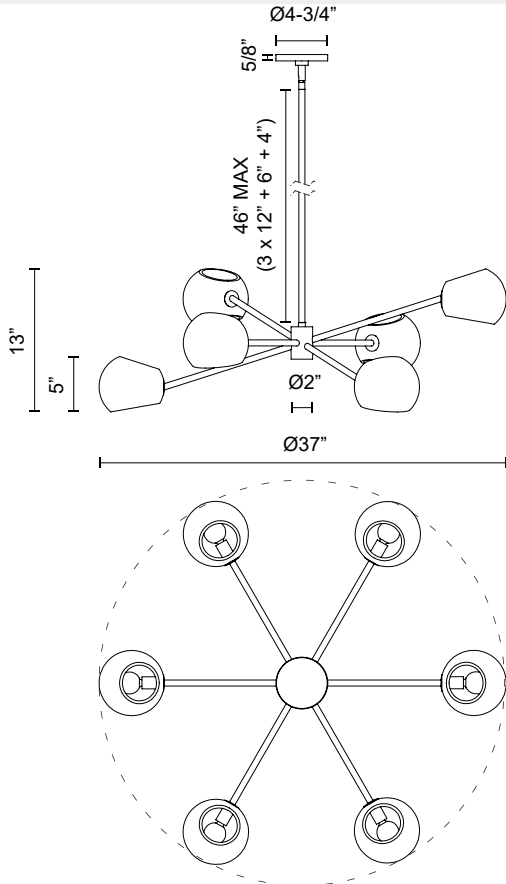

alora mood

P. 1.855.855.8926

CANADA: 19054 28TH Avenue Surrey - BC V3Z 6M3

USA: 3035 E. Lone Mountain Rd - Las Vegas, NV, 89081

WILLOW CH648637

FIXTURE DIMENSIONS	D37" x H13"
LAMP TYPE	E12
MAX WATTAGE	60W
BULB QTY	6
BULBS INCLUDED	No
VOLTAGE	120V
MATERIAL	Steel
ROD LENGTH	46" Max (3x12" + 1x6" + 1x4")
DIAMETER OF ROD	5/8"
WIRE LENGTH	60"
MINIMUM HANG HEIGHT	18"
SLOPED CEILING ADAPTABLE	Yes, Up to 45 Degrees
LOCATION	Dry
CANOPY DIMENSIONS	D4-3/4" x H5/8"
BRAND	Alora Mood

[D - Diameter, L - Length, W - Width, H - Height, E - Extension]

AVAILABLE FINISHES:

CH648637MB
Matte Black

*For complete warranty terms, please visit: www.aloralighting.com/warranty

WWW.ALORAMOOD.COM

© 2022 KUZCO LIGHTING. ALL RIGHTS RESERVED.