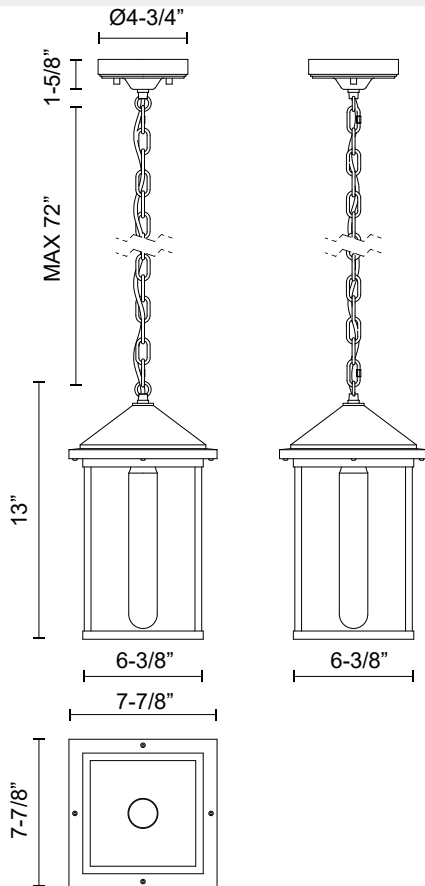

alora mood

P. 1.855.855.8926

CANADA: 19054 28TH Avenue Surrey - BC V3Z 6M3

USA: 3035 E. Lone Mountain Rd - Las Vegas, NV, 89081

LARCHMONT EP552009

FIXTURE DIMENSIONS	L7-7/8" x W7-7/8" x H13"
LAMP TYPE	E26
MAX WATTAGE	60W
BULB QTY	1
BULBS INCLUDED	No
VOLTAGE	120V
GLASS DETAILS	Clear Glass
MATERIAL	Aluminum; Glass; Steel;
WIRE LENGTH	84"
MINIMUM HANG HEIGHT	18"
SLOPED CEILING ADAPTABLE	Yes
LOCATION	Wet
CANOPY DIMENSIONS	D4-3/4" x H1-5/8"
PAINT FINISH	BK02

[D - Diameter, L - Length, W - Width, H - Height, E - Extension]

AVAILABLE FINISHES:

EP552009BKCL

Clear

Glass/Textured

Black

*For complete warranty terms, please visit: www.aloralighting.com/warranty

WWW.ALORAMOOD.COM