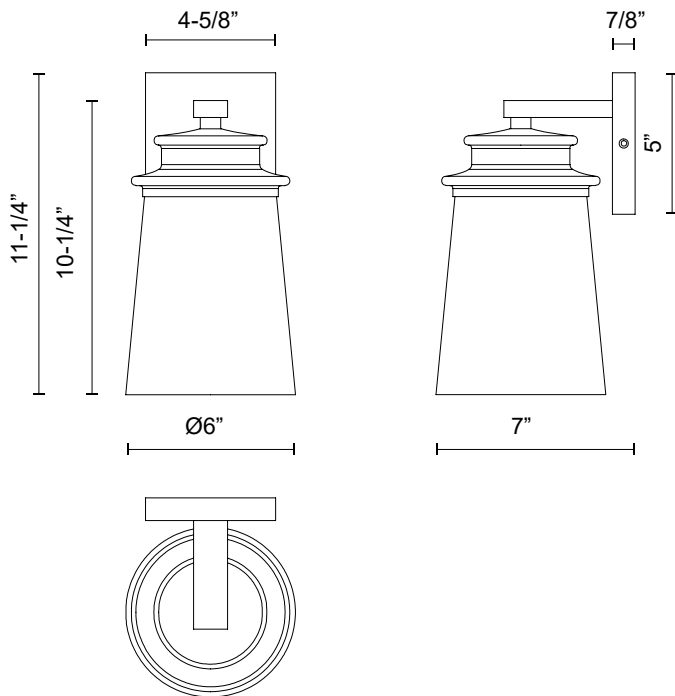

alora mood

P. 1.855.855.8926

CANADA: 19054 28TH Avenue Surrey - BC V3Z 6M3

USA: 3035 E. Lone Mountain Rd - Las Vegas, NV, 89081

QUINCY EW533006

FIXTURE DIMENSIONS	W6" x H11-1/4" x E7"
HEIGHT FROM CENTER	8-7/8"
EXTENSION	7"
LAMP TYPE	E26
MAX WATTAGE	60W
BULB QTY	1
BULBS INCLUDED	No
VOLTAGE	120V
GLASS DETAILS	Clear Bubble Glass
MATERIAL	Aluminum; Glass; Steel;
INSTALL OPTIONS	Down Only; Wall;
LOCATION	Wet
CANOPY DIMENSIONS	W4-5/8" x H5" x E7/8"
PAINT FINISH	BK02

[D - Diameter, L - Length, W - Width, H - Height, E - Extension]

AVAILABLE FINISHES:

EW533006BKCB

Clear Bubble
Glass/Textured
Black

*For complete warranty terms, please visit: www.aloralighting.com/warranty