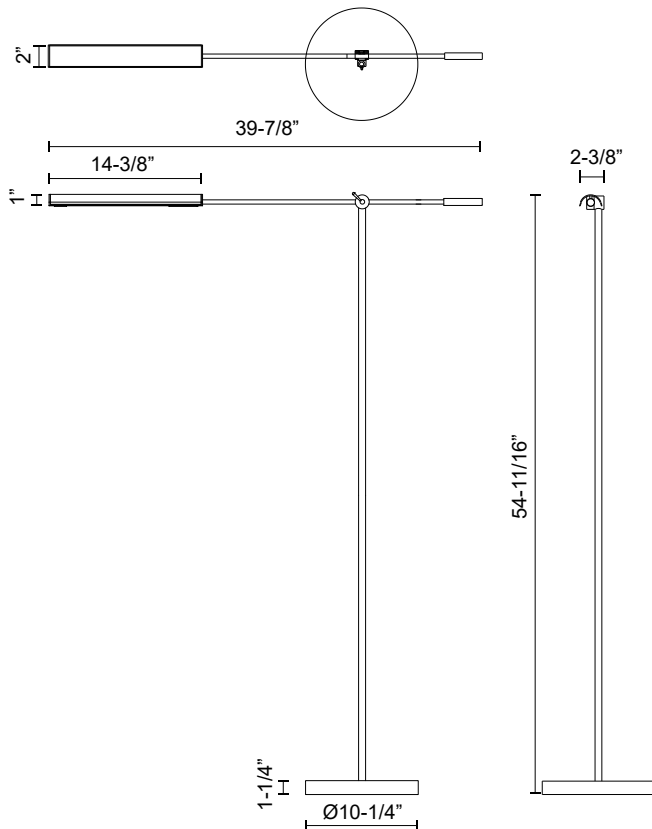

ASTRID FL316655VBMS

FIXTURE DIMENSIONS L39-7/8" x W2-3/8" x H54-11/16"

LIGHT SOURCE LED with DC Driver

WATTAGE 6W

TOTAL LUMENS 630lm

DELIVERED LUMENS 430lm*

VOLTAGE 120V

COLOR TEMPERATURE 2700K

CRI (RA) 90CRI

SWITCH In-Line On/Off

GLASS DETAILS Clear Glass

SHADE DIMENSIONS L14-3/8" x W2" x H1"

MATERIAL Steel

BASE DIMENSIONS D10-1/4" x H1-1/4"

LOCATION Dry

BARCODE UPC 691759060065

FINISH OPTION(S) Metal Shade; Vintage Brass;

PACKAGE SIZE L41-1/2" x H16-1/2" x H14-1/4"

[D - Diameter, L - Length, W - Width, H - Height, E - Extension]

AVAILABLE FINISHES:

FL316655VBMS

Vintage Brass with
Metal Shade