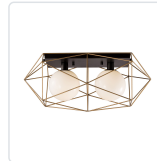

## NECTO FM303202

FIXTURE DIMENSIONS	L24-1/8" x W11-5/8" x H10-3/8"
LAMP TYPE	E12
MAX WATTAGE	40W
BULB QTY	2
BULBS INCLUDED	No
VOLTAGE	120V
GLASS DETAILS	Opal Glass
LOCATION	Dry
CANOPY DIMENSIONS	L15-3/4" x W7-1/8" x H1"
PACKAGE SIZE	L27-3/4" x W14" x H14"
PACKAGE WEIGHT	9.5 lbs
BRAND	Alora

### AVAILABLE FINISHES:

FM303202C BRG  
Classic Black/Relic  
Gold

\*For complete warranty terms, please visit: [www.aloralighting.com/warranty](http://www.aloralighting.com/warranty)