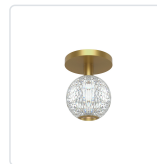

## MARNI FM321201NB

FIXTURE DIMENSIONS	D4-3/8" x H5-3/4"
EXTENSION	5-3/4"
LIGHT SOURCE	LED with DC Driver
WATTAGE	6W
TOTAL LUMENS	425lm
DELIVERED LUMENS	317lm
VOLTAGE	120V
COLOR TEMPERATURE	3000K
CRI (RA)	90CRI
DIMMABLE	Yes, TRIAC/ELV Dimmer (Not Included)
DIFFUSER DETAILS	Clear Carved Acrylic
MATERIAL	Clear Carved Acrylic; Steel;
LOCATION	Dry
BARCODE	UPC 691759061116
CEC TITLE 24 JA8	Yes, JA8-18
FINISH OPTION(S)	Natural Brass
PACKAGE SIZE	L9-1/4" x W7-3/4" x H7-3/4"
CANOPY DIMENSIONS	D4-3/4" x H5/8"
PACKAGE WEIGHT	3 lbs

### AVAILABLE FINISHES:

FM321201NB

Natural Brass

FM321201PN

Polished Nickel

\*For complete warranty terms, please visit: [www.aloralighting.com/warranty](http://www.aloralighting.com/warranty)