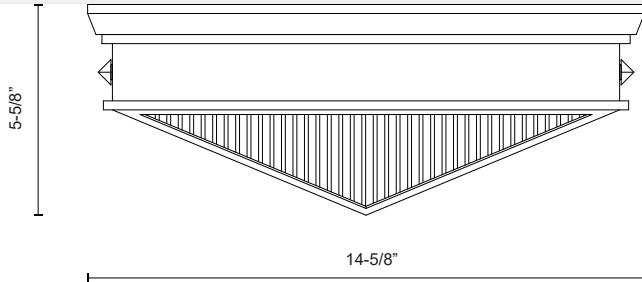

CAIRO FM332615

FIXTURE DIMENSIONS	L14-5/8" x W14-5/8" x H5-5/8"
LAMP TYPE	E26
MAX WATTAGE	40W
BULB QTY	2
BULBS INCLUDED	No
VOLTAGE	120V
GLASS DETAILS	Clear Ribbed Glass
MATERIAL	Steel
ILLUMINATION DIRECTION	Down
INSTALL OPTIONS	Ceiling Only
LOCATION	Dry
PAINT FINISH	UB01; VB01;

[D - Diameter, L - Length, W - Width, H - Height, E - Extension]

AVAILABLE FINISHES:

*For complete warranty terms, please visit: www.aloralighting.com/warranty

WWW.ALORALIGHTING.COM