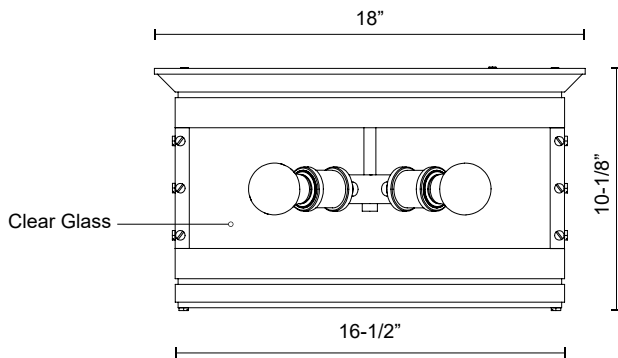

## DOUGLAS FM351004VB

FIXTURE DIMENSIONS	L18" x W18" x H10-1/8"
LAMP TYPE	E26
MAX WATTAGE	60W
BULB QTY	4
VOLTAGE	120V
BULBS INCLUDED	No
GLASS DETAILS	Clear Glass
MATERIAL	Steel
LOCATION	Dry
BARCODE	UPC 691759060348
FINISH OPTION(S)	Vintage Brass

[ D - Diameter, L - Length, W - Width, H - Height, E - Extension ]