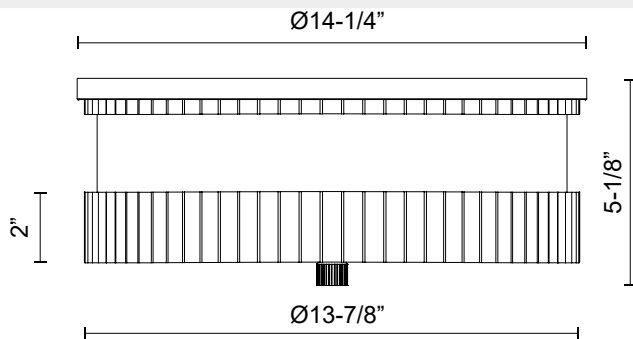

alora mood

P. 1.855.855.8926

CANADA: 19054 28TH Avenue Surrey - BC V3Z 6M3

USA: 3035 E. Lone Mountain Rd - Las Vegas, NV, 89081

RUE FM416114

FIXTURE DIMENSIONS	D14-1/4" x H5-1/8"
LAMP TYPE	E26
MAX WATTAGE	60W
BULB QTY	3
BULBS INCLUDED	No
VOLTAGE	120V
MATERIAL	Steel
GLASS DETAILS	Glossy Opal Glass
LOCATION	Dry
PAINT FINISH	BG01; MB01; WB01;

[D - Diameter, L - Length, W - Width, H - Height, E - Extension]

AVAILABLE FINISHES:

FM416114BG
Brushed Gold

FM416114MBBG
Matte
Black/Brushed
Gold

FM416114WB
Warm Bronze

*For complete warranty terms, please visit: www.aloralighting.com/warranty