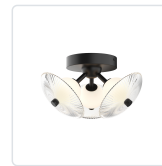

alora mood

P. 1.855.855.8926

CANADA: 19054 28TH Avenue Surrey - BC V3Z 6M3

USA: 3035 E. Lone Mountain Rd - Las Vegas, NV, 89081

HERA FM417604

FIXTURE DIMENSIONS	D12-1/2" x H7"
GLASS DETAILS	Clear Ribbed Glass + Matte Opal Glass Ball
LIGHT SOURCE	LED with DC Driver
WATTAGE	20W
TOTAL LUMENS	1910lm
DELIVERED LUMENS	BGCR-1607lm; MBCR-1505lm;
VOLTAGE	120V
COLOR TEMPERATURE	3000K
CRI (RA)	90CRI
DIMMABLE	Yes, TRIAC or ELV Dimmer (Not Included)
MATERIAL	Aluminum + Steel
LOCATION	Dry
CANOPY DIMENSIONS	D6" x H1-1/4"
CEC TITLE 24 JA8	Yes, JA8-2022
PAINT FINISH	BG01; MB01;

[D - Diameter, L - Length, W - Width, H - Height, E - Extension]

AVAILABLE FINISHES:

FM417604BGCR
Brushed
Gold/Clear Ribbed
Glass

FM417604MBCR
Matte Black/Clear
Ribbed Glass

*For complete warranty terms, please visit: www.aloralighting.com/warranty