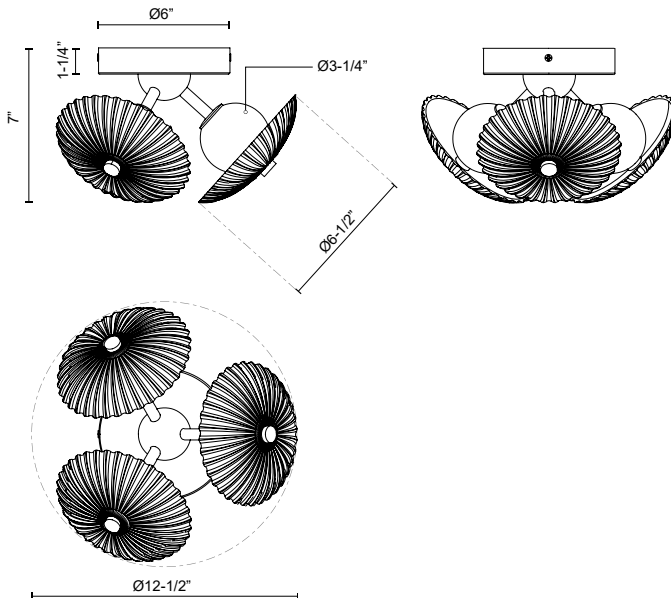

alora mood

P. 1.855.855.8926

CANADA: 19054 28TH Avenue Surrey - BC V3Z 6M3

USA: 3035 E. Lone Mountain Rd - Las Vegas, NV, 89081

HERA FM417604

FIXTURE DIMENSIONS	D12-1/2" x H7"
GLASS DETAILS	Clear Ribbed Glass + Matte Opal Glass Ball
LIGHT SOURCE	LED with DC Driver
WATTAGE	20W
TOTAL LUMENS	1910lm
DELIVERED LUMENS	BGCR-1607lm; MBCR-1505lm;
VOLTAGE	120V
COLOR TEMPERATURE	3000K
CRI (RA)	90CRI
DIMMABLE	Yes, TRIAC or ELV Dimmer (Not Included)
MATERIAL	Aluminum + Steel
LOCATION	Dry
CANOPY DIMENSIONS	D6" x H1-1/4"
CEC TITLE 24 JA8	Yes, JA8-2022
PAINT FINISH	BG01; MB01;

[D - Diameter, L - Length, W - Width, H - Height, E - Extension]

AVAILABLE FINISHES:

FM417604BGCR
Brushed
Gold/Clear Ribbed
Glass

FM417604MBCR
Matte Black/Clear
Ribbed Glass

*For complete warranty terms, please visit: www.aloralighting.com/warranty