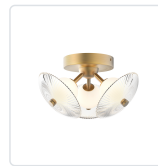

alora mood

P. 1.855.855.8926

CANADA: 19054 28TH Avenue Surrey - BC V3Z 6M3

USA: 3035 E. Lone Mountain Rd - Las Vegas, NV, 89081

HERA FM417604

FIXTURE DIMENSIONS	D12-1/2" x H7"
GLASS DETAILS	Clear Ribbed Glass + Matte Opal Glass Ball
LIGHT SOURCE	LED with DC Driver
WATTAGE	20W
TOTAL LUMENS	1910lm
DELIVERED LUMENS	BGCR-1607lm; MBCR-1505lm;
VOLTAGE	120V
COLOR TEMPERATURE	3000K
CRI (RA)	90CRI
DIMMABLE	Yes, TRIAC or ELV Dimmer (Not Included)
MATERIAL	Aluminum + Steel
LOCATION	Dry
CANOPY DIMENSIONS	D6" x H1-1/4"
CEC TITLE 24 JA8	Yes, JA8-2022
PAINT FINISH	BG01; MB01;

[D - Diameter, L - Length, W - Width, H - Height, E - Extension]

AVAILABLE FINISHES:

FM417604BGCR
Brushed
Gold/Clear Ribbed
Glass

FM417604MBCR
Matte Black/Clear
Ribbed Glass

*For complete warranty terms, please visit: www.aloralighting.com/warranty