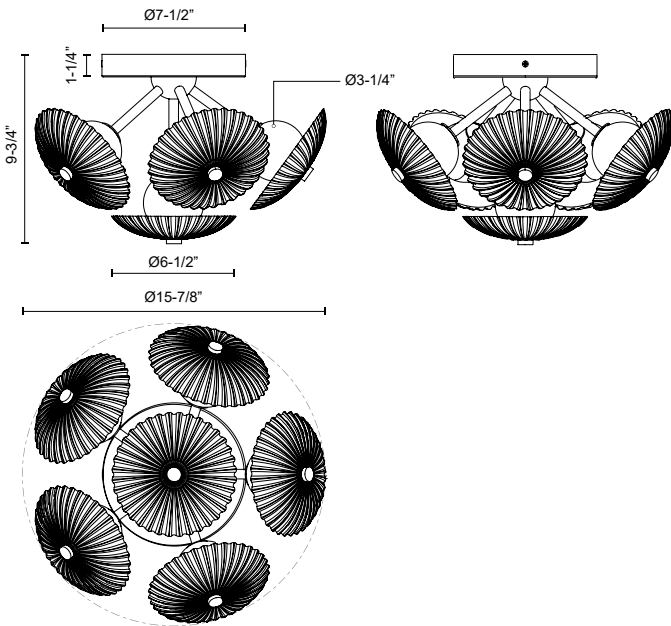

alora mood

P. 1.855.855.8926

CANADA: 19054 28TH Avenue Surrey - BC V3Z 6M3

USA: 3035 E. Lone Mountain Rd - Las Vegas, NV, 89081

HERA FM417606

FIXTURE DIMENSIONS	D15-7/8" x H9-3/4"
GLASS DETAILS	Clear Ribbed Glass + Matte Opal Glass Ball
LIGHT SOURCE	LED with DC Driver
WATTAGE	40W
TOTAL LUMENS	3800lm
DELIVERED LUMENS	BGCR-3009lm*; MBCR-2726lm*;
VOLTAGE	120V
COLOR TEMPERATURE	3000K
CRI (RA)	90CRI
DIMMABLE	Yes, TRIAC or ELV Dimmer (Not Included)
MATERIAL	Aluminum + Steel
LOCATION	Dry
CANOPY DIMENSIONS	D7-1/2" x H1-1/4"
CEC TITLE 24 JA8	Yes, JA8-2022
PAINT FINISH	BG01; MB01;

[D - Diameter, L - Length, W - Width, H - Height, E - Extension]

AVAILABLE FINISHES:

FM417606MBCR
Matte Black/Clear
Ribbed Glass

FM417606BGCR
Brushed
Gold/Clear Ribbed
Glass

*For complete warranty terms, please visit: www.aloralighting.com/warranty