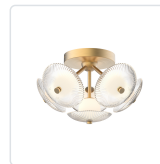

alora mood

P. 1.855.855.8926

CANADA: 19054 28TH Avenue Surrey - BC V3Z 6M3

USA: 3035 E. Lone Mountain Rd - Las Vegas, NV, 89081

HERA FM417606

FIXTURE DIMENSIONS	D15-7/8" x H9-3/4"
GLASS DETAILS	Clear Ribbed Glass + Matte Opal Glass Ball
LIGHT SOURCE	LED with DC Driver
WATTAGE	40W
TOTAL LUMENS	3800lm
DELIVERED LUMENS	BGCR-3009lm*; MBCR-2726lm*;
VOLTAGE	120V
COLOR TEMPERATURE	3000K
CRI (RA)	90CRI
DIMMABLE	Yes, TRIAC or ELV Dimmer (Not Included)
MATERIAL	Aluminum + Steel
LOCATION	Dry
CANOPY DIMENSIONS	D7-1/2" x H1-1/4"
CEC TITLE 24 JA8	Yes, JA8-2022
PAINT FINISH	BG01; MB01;

[D - Diameter, L - Length, W - Width, H - Height, E - Extension]

AVAILABLE FINISHES:

FM417606MBCR
Matte Black/Clear
Ribbed Glass

FM417606BGCR
Brushed
Gold/Clear Ribbed
Glass

*For complete warranty terms, please visit: www.aloralighting.com/warranty