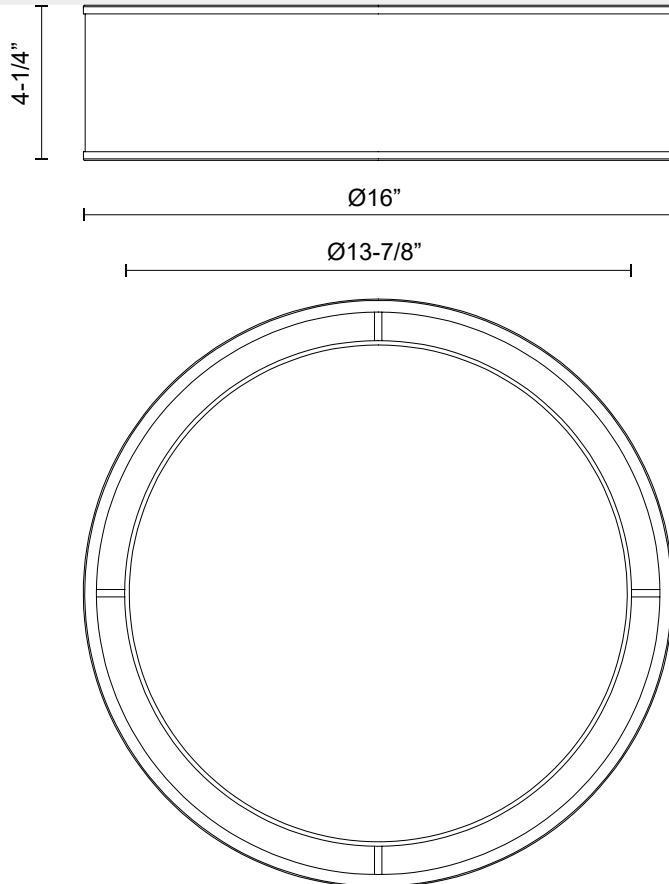

alora mood

P. 1.855.855.8926

CANADA: 19054 28TH Avenue Surrey - BC V3Z 6M3

USA: 3035 E. Lone Mountain Rd - Las Vegas, NV, 89081

LYLA FM479016-5CCT

FIXTURE DIMENSIONS	D16" x H4-1/4"
LIGHT SOURCE	AC LED Module
WATTAGE	24W
TOTAL LUMENS	2040lm
DELIVERED LUMENS	1170lm
VOLTAGE	120V
COLOR TEMPERATURE	Selectable CCT 2700K/3000K/3500K/4000K/5000K
CRI (RA)	90CRI
DIMMABLE	Yes, ELV Dimmer (Not Included)
DIFFUSER DETAILS	White Acrylic
MATERIAL	Steel
ILLUMINATION DIRECTION	Downlight
LOCATION	Dry
CEC TITLE 24 JA8	Yes, JA8-2022
PAINT FINISH	MB01

[D - Diameter, L - Length, W - Width, H - Height, E - Extension]

AVAILABLE FINISHES:

*For complete warranty terms, please visit: www.aloralighting.com/warranty

WWW.ALORAMOOD.COM

© 2023 KUZCO LIGHTING. ALL RIGHTS RESERVED.