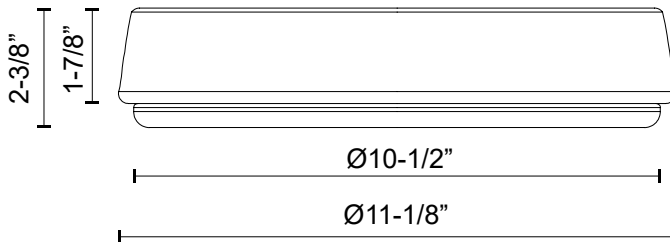

alora mood

P. 1.855.855.8926

CANADA: 19054 28TH Avenue Surrey - BC V3Z 6M3

USA: 3035 E. Lone Mountain Rd - Las Vegas, NV, 89081

LAVAL FM503611-5CCT

FIXTURE DIMENSIONS	D11-1/8" x H2-3/8"
LIGHT SOURCE	AC LED
WATTAGE	24W
TOTAL LUMENS	2040lm
DELIVERED LUMENS	AG-1235lm*; MB-1240lm*;
VOLTAGE	120V
COLOR TEMPERATURE	Selectable CCT 2700K/3000K/3500K/4000K/5000K
CRI (RA)	90CRI
DIMMABLE	Yes, ELV Dimmer (Not Included)
DIFFUSER DETAILS	Frosted Acrylic
MATERIAL	Acrylic; Aluminum;
ILLUMINATION DIRECTION	Downlight
INSTALL OPTIONS	All Orientation; Ceiling and Wall;
LOCATION	Dry
CEC TITLE 24 JA8	Yes, JA8-2022
PAINT FINISH	AG01; BN01; MB01;

[D - Diameter, L - Length, W - Width, H - Height, E - Extension]

AVAILABLE FINISHES:

FM503611AG-5CCT
Aged Gold

FM503611BN-5CCT
Brushed Nickel

FM503611MB-5CCT
Matte Black

*For complete warranty terms, please visit: www.aloralighting.com/warranty