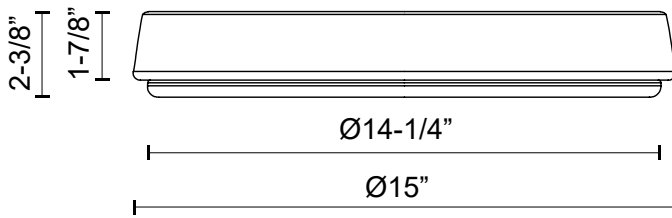

alora mood

P. 1.855.855.8926

CANADA: 19054 28TH Avenue Surrey - BC V3Z 6M3

USA: 3035 E. Lone Mountain Rd - Las Vegas, NV, 89081

LAVAL FM503715-5CCT

FIXTURE DIMENSIONS	D15" x H2-3/8"
LIGHT SOURCE	AC LED
WATTAGE	30W
TOTAL LUMENS	2550lm
DELIVERED LUMENS	AG-1680lm; BN-1659lm; MB-1565lm;
VOLTAGE	120V
COLOR TEMPERATURE	Selectable CCT 2700K/3000K/3500K/4000K/5000K
CRI (RA)	90CRI
DIMMABLE	Yes, ELV Dimmer (Not Included)
DIFFUSER DETAILS	Frosted Acrylic
MATERIAL	Acrylic; Aluminum;
ILLUMINATION DIRECTION	Downlight
INSTALL OPTIONS	All Orientation; Ceiling and Wall;
LOCATION	Dry
CEC TITLE 24 JA8	Yes, JA8-2022
PAINT FINISH	AG01; BN01; MB01;

[D - Diameter, L - Length, W - Width, H - Height, E - Extension]

AVAILABLE FINISHES:

*For complete warranty terms, please visit: www.aloralighting.com/warranty

WWW.ALORAMOOD.COM

© 2022 KUZCO LIGHTING. ALL RIGHTS RESERVED.