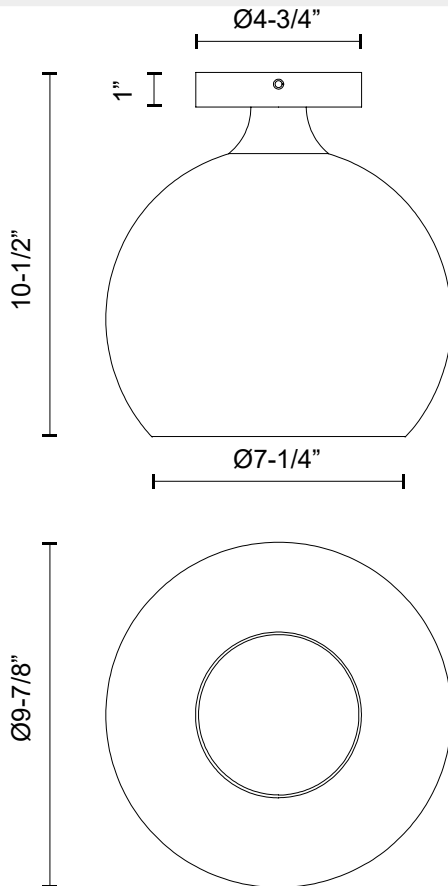

WWW.ALORAMOOD.COM

© 2022 KUZCO LIGHTING. ALL RIGHTS RESERVED.