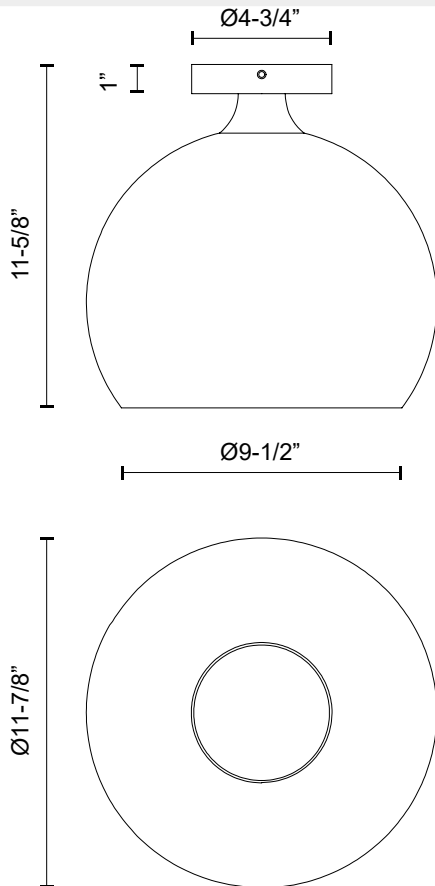

WWW.ALORAMOOD.COM

© 2022 KUZCO LIGHTING. ALL RIGHTS RESERVED.