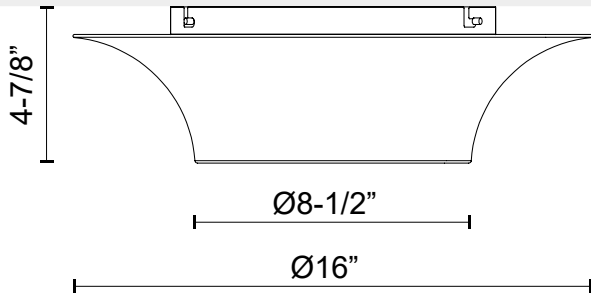

alora mood

P. 1.855.855.8926

CANADA: 19054 28TH Avenue Surrey - BC V3Z 6M3

USA: 3035 E. Lone Mountain Rd - Las Vegas, NV, 89081

EMIKO FM523016

FIXTURE DIMENSIONS	D16" x H4-7/8"
LAMP TYPE	E26
MAX WATTAGE	60W
BULB QTY	2
BULBS INCLUDED	No
VOLTAGE	120V
GLASS DETAILS	Frosted Glass
MATERIAL	Aluminum; Glass; Steel;
LOCATION	Dry
BRAND	Alora Mood

[D - Diameter, L - Length, W - Width, H - Height, E - Extension]

AVAILABLE FINISHES:

FM523016BG
Brushed Gold

FM523016MB
Matte Black

*For complete warranty terms, please visit: www.aloralighting.com/warranty