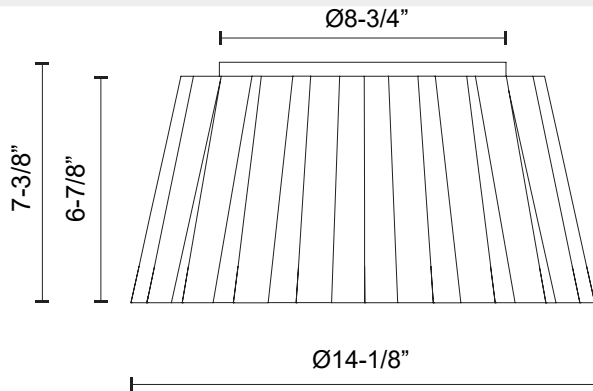

alora mood

P. 1.855.855.8926

CANADA: 19054 28TH Avenue Surrey - BC V3Z 6M3

USA: 3035 E. Lone Mountain Rd - Las Vegas, NV, 89081

PLISSE FM528514

FIXTURE DIMENSIONS	D14-1/8" x H7-3/8"
LAMP TYPE	E26
MAX WATTAGE	60W
BULB QTY	2
BULBS INCLUDED	No
VOLTAGE	120V
SHADE DIMENSIONS	D14-1/8" x H6-7/8"
MATERIAL	Aluminum; Steel;
LOCATION	Dry
BRAND	Alora Mood

[D - Diameter, L - Length, W - Width, H - Height, E - Extension]

AVAILABLE FINISHES:

FM528514MB
Matte Black

FM528514AG
Aged Gold

*For complete warranty terms, please visit: www.aloralighting.com/warranty

WWW.ALORAMOOD.COM