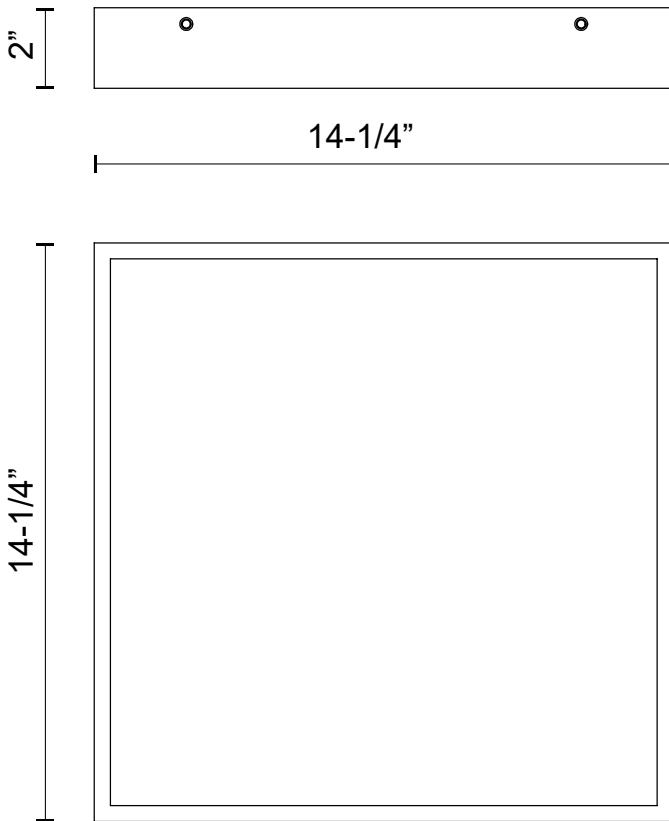

SYDNEY FM553014

FIXTURE DIMENSIONS	L14-1/4" x W14-1/4" x H2"
LIGHT SOURCE	AC LED
WATTAGE	36W
TOTAL LUMENS	2800lm
DELIVERED LUMENS	AG-1479lm; MB-1392lm;
VOLTAGE	120V
COLOR TEMPERATURE	3000K
CRI (RA)	90CRI
DIMMABLE	Yes, ELV Dimmer (Not Included)
GLASS DETAILS	Frosted Glass
MATERIAL	Glass; Steel;
INSTALL OPTIONS	All Orientation; Ceiling and Wall;
LOCATION	Dry
PAINT FINISH	AG01; MB01;

[D - Diameter, L - Length, W - Width, H - Height, E - Extension]

AVAILABLE FINISHES:

FM553014AG
Aged Gold

FM553014MB
Matte Black

*For complete warranty terms, please visit: www.aloralighting.com/warranty