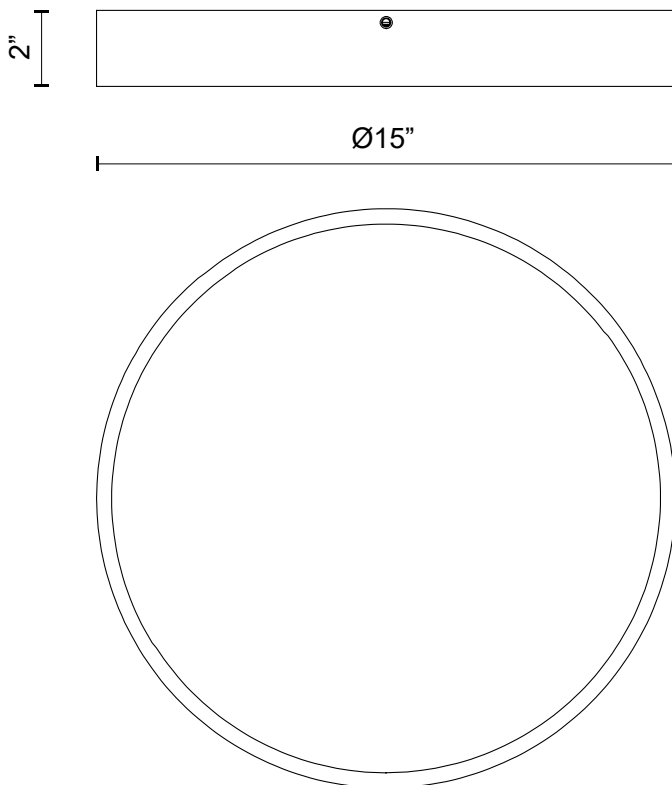

ADELAIDE FM554015

FIXTURE DIMENSIONS	D15" x H2"
LIGHT SOURCE	AC LED
WATTAGE	38W
TOTAL LUMENS	3060lm
DELIVERED LUMENS	1725lm*
VOLTAGE	120V
COLOR TEMPERATURE	3000K
CRI (RA)	90CRI
DIMMABLE	Yes, ELV Dimmer (Not Included)
GLASS DETAILS	Frosted Glass
MATERIAL	Glass; Steel;
INSTALL OPTIONS	All Orientation; Ceiling and Wall;
LOCATION	Dry
PAINT FINISH	MB01

[D - Diameter, L - Length, W - Width, H - Height, E - Extension]

AVAILABLE FINISHES:

FM554015MB
Matte Black

*For complete warranty terms, please visit: www.aloralighting.com/warranty