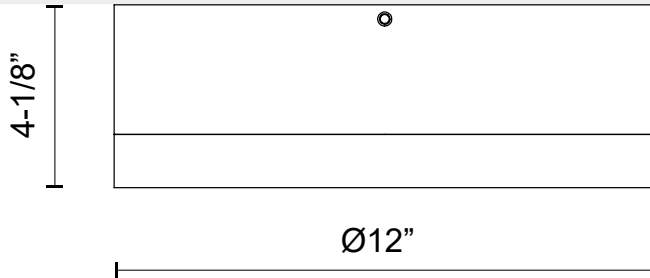

alora mood

P. 1.855.855.8926

CANADA: 19054 28TH Avenue Surrey - BC V3Z 6M3

USA: 3035 E. Lone Mountain Rd - Las Vegas, NV, 89081

BRISBANE FM556212

FIXTURE DIMENSIONS	D12" x H4-1/8"
LAMP TYPE	E26
MAX WATTAGE	60W
BULB QTY	2
BULBS INCLUDED	No
VOLTAGE	120V
GLASS DETAILS	Frosted Glass
MATERIAL	Glass; Steel;
LOCATION	Dry
BRAND	Alora Mood

[D - Diameter, L - Length, W - Width, H - Height, E - Extension]

AVAILABLE FINISHES:

FM556212AGMB
Aged Gold/Matte
Black

FM556212AGWH
Aged Gold/White

*For complete warranty terms, please visit: www.aloralighting.com/warranty