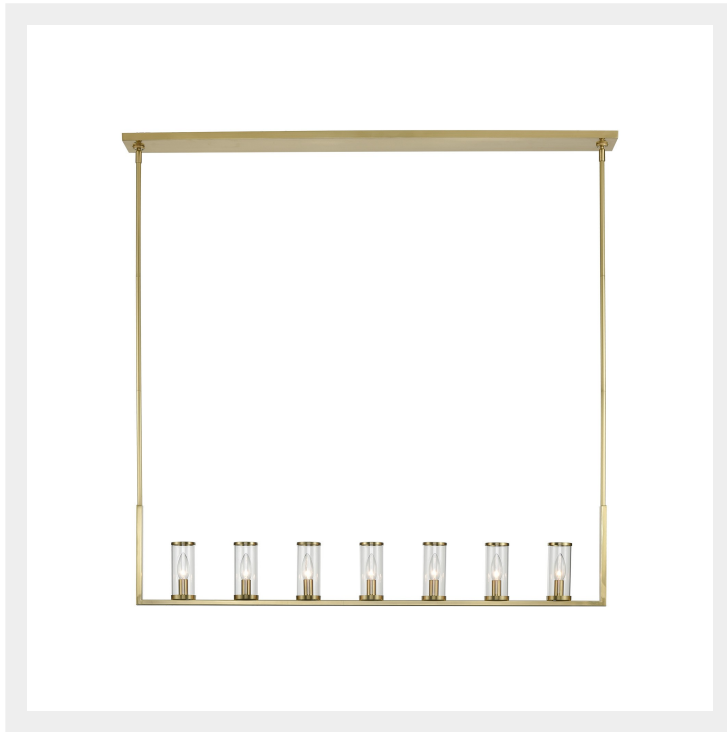

REVOLVE LP309007NBCG

FIXTURE DIMENSIONS	L47-1/4" x W2-3/8" x H10-1/2"
LAMP TYPE	E12
MAX WATTAGE	60W
BULB QTY	7
BULBS INCLUDED	No
VOLTAGE	120V
GLASS DETAILS	Clear Glass
MATERIAL	Steel
ROD LENGTH	46" Max (6x12" + 2x6" + 2x4")
DIAMETER OF ROD	1/2"
WIRE LENGTH	144"
MINIMUM HANG HEIGHT	19"
SLOPED CEILING ADAPTABLE	Yes, Up to 45°
LOCATION	Dry
BARCODE	UPC 841387002733
CANOPY DIMENSIONS	L49-1/4" x W4-3/8" x H7/8"
FINISH OPTION(S)	Clear Glass; Natural Brass;
PACKAGE SIZE	L51-3/4" x W18-1/4" x H4-3/4"
PACKAGE WEIGHT	25 lbs

[D - Diameter, L - Length, W - Width, H - Height, E - Extension]

AVAILABLE FINISHES:

LP309007NBCG

Natural Brass |
Clear Glass

LP309007PNCG

Polished Nickel |
Clear Glass

LP309007UBCG

Urban Bronze |
Clear Glass