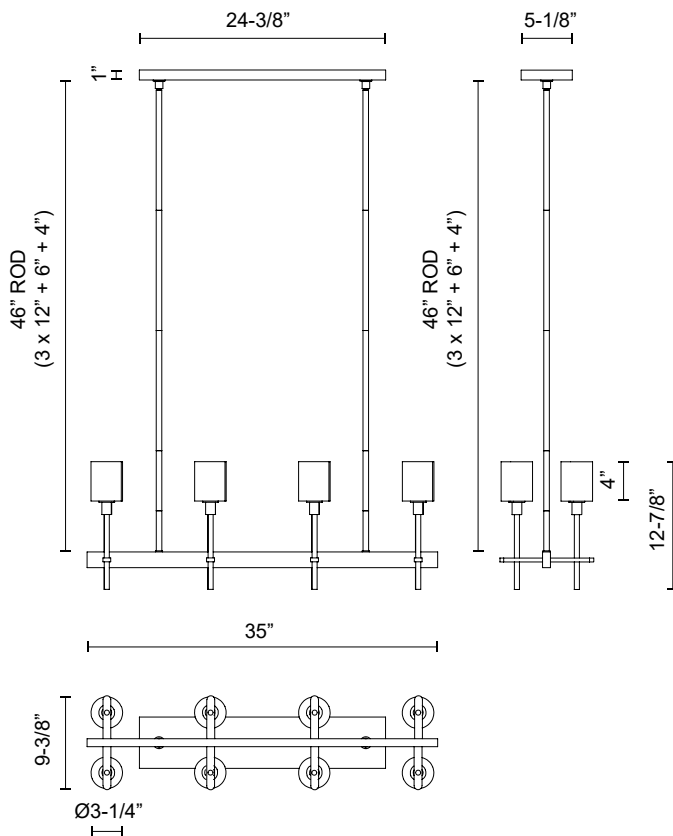

SALITA LP314308

FIXTURE DIMENSIONS	L35" x W9-3/8" x H12-7/8"
LAMP TYPE	E12
MAX WATTAGE	60W
BULB QTY	8
BULBS INCLUDED	No
VOLTAGE	120V
MATERIAL	Crystal; Iron;
ROD LENGTH	46" Max (6x12" + 2x6" + 2x4")
DIAMETER OF ROD	5/8"
WIRE LENGTH	144"
MINIMUM HANG HEIGHT	32"
SLOPED CEILING ADAPTABLE	Yes, Up to 45 Degrees
LOCATION	Dry
CANOPY DIMENSIONS	L24-3/8" x W5-1/8" x H1"
PAINT FINISH	PN01; UB01; VB01;

[D - Diameter, L - Length, W - Width, H - Height, E - Extension]

AVAILABLE FINISHES:

*For complete warranty terms, please visit: www.aloralighting.com/warranty