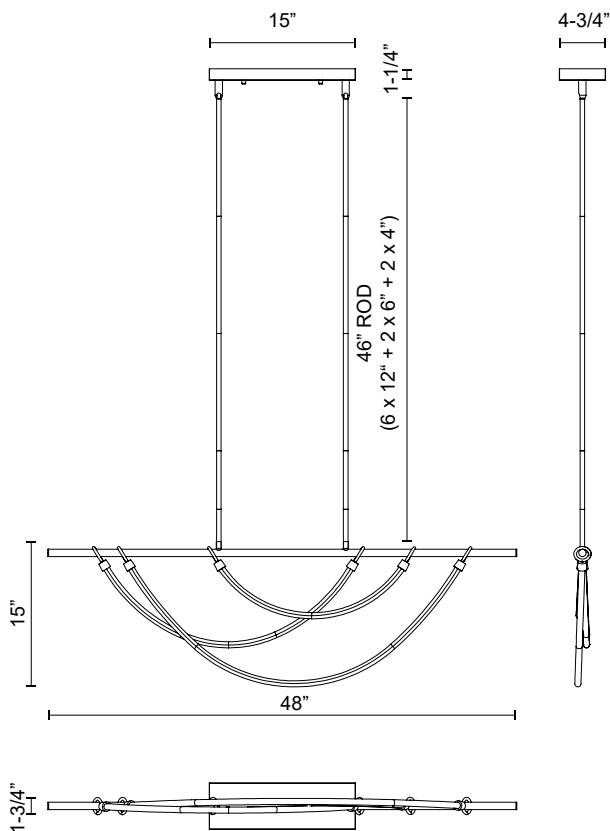

## ARYAS LP317448VB

FIXTURE DIMENSIONS	L48" x W1-3/4" x H15"
LIGHT SOURCE	LED with DC Driver
WATTAGE	25W
TOTAL LUMENS	2125lm
DELIVERED LUMENS	1504lm
VOLTAGE	120V
COLOR TEMPERATURE	3000K
CRI (RA)	90CRI
DIMMABLE	Yes, TRIAC/ELV Dimmer (Not Included)
DIFFUSER DETAILS	Frosted Silicone Diffuser
MATERIAL	Extruded Aluminum; Steel;
ROD LENGTH	46" Max (6x12" + 2x6" + 2x4")
DIAMETER OF ROD	1/2"
WIRE LENGTH	144"
MINIMUM HANG HEIGHT	18"
SLOPED CEILING ADAPTABLE	Yes, Up to 45 Degrees
LOCATION	Dry
BARCODE	UPC 691759060034
CEC TITLE 24 JA8	Yes, JA8-18
FINISH OPTION(S)	Vintage Brass
PACKAGE SIZE	L52" x W25" x H5-3/4"
CANOPY DIMENSIONS	L15" x W4-3/4" x H1-1/4"

[ D - Diameter, L - Length, W - Width, H - Height, E - Extension ]